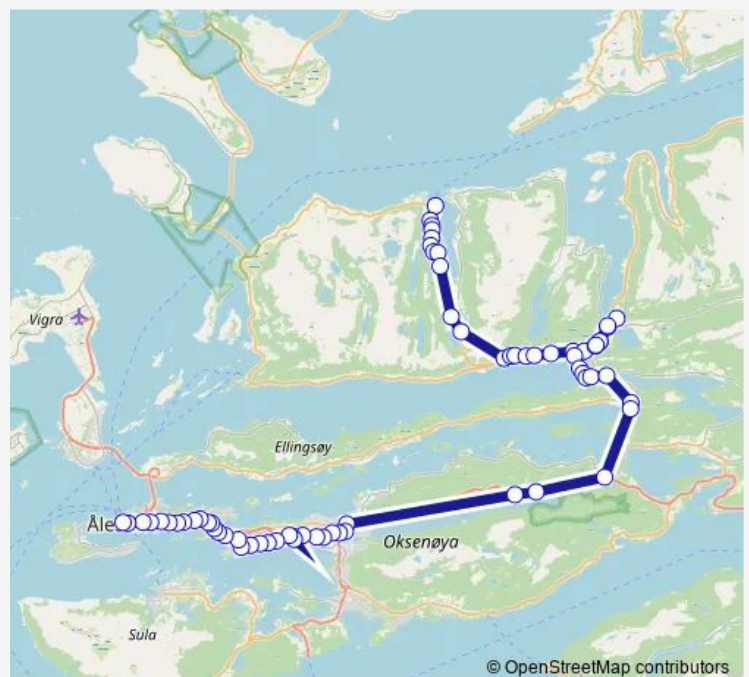

Eidsvikeidet

Vatne ungdomsskule

Fastes veg

Route schedule

Brattvåg ferjekai — Korsegata

Monday 05:50-21:00

Tuesday 05:50-21:00

Wednesday 05:50-21:00

Thursday 05:50-21:00

Friday 05:50-21:00

Saturday 11:00-16:00

Sunday 17:55

Route info

Direction: Brattvåg ferjekai

Stops: 68

Trip Duration: 1 hour 16 min

■ 230 — Brattvåg-Ålesund

BusMaps

Vatne sjukeheim

Vatne

Vatne sjukeheim

Fastes veg

Vatne ungdomsskule

Eidsvik