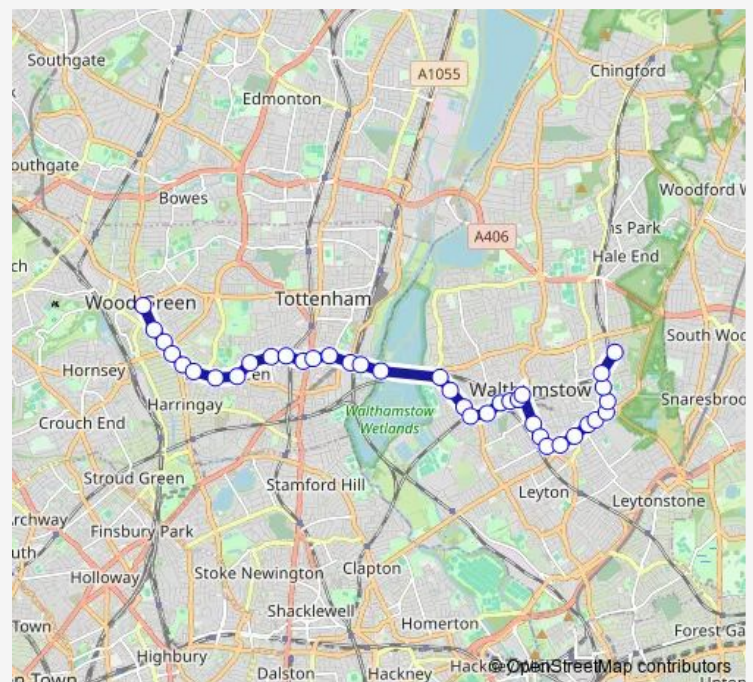

Hazelwood Road

Longfield Avenue Walthamstow

Blackhorse Road Station

Ferry Lane Industrial Estate

Walthamstow Wetlands / Ferry Boat Inn

Route schedule

Fyfield Road (E17) — Wood Green Station

Monday 00:05-23:50

Tuesday 00:05-23:50

Wednesday 00:05-23:50

Thursday 00:05-23:50

Friday 00:05-23:50

Saturday 00:05-23:50

Sunday 00:05-23:50

Route info

Direction: Fyfield Road (E17)

Stops: 37

Trip Duration: 0 hour 48 min

Bream Close

Mill Mead Road

Tottenham Hale Bus Station

Park View Road (N17)

Tottenham Bus Garage

Winchelsea Road

Route info

Direction: Lordship Lane

Stops: 38

Trip Duration: 0 hour 36 min

Walthamstow Bus Station

Grosvenor Park Road

Grove Road Walthamstow

Bakers Avenue