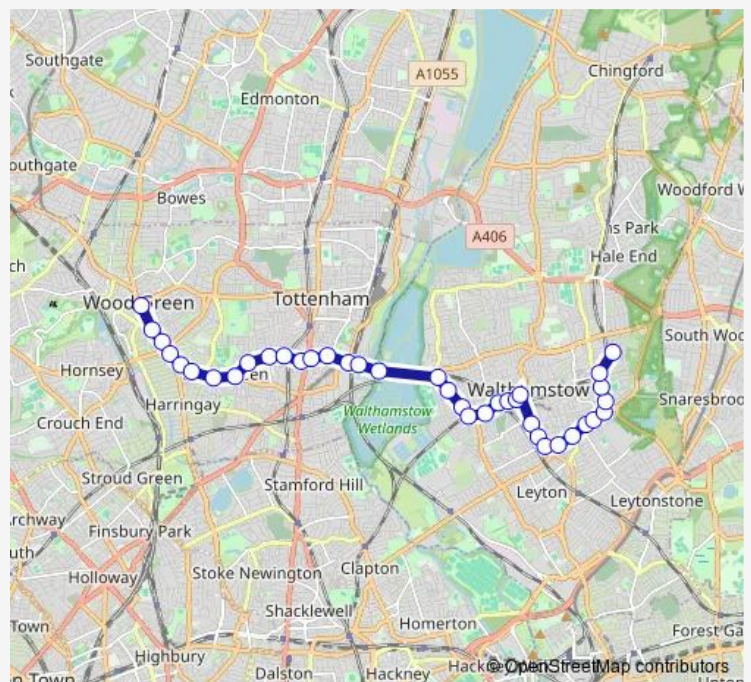

Hazelwood Road

Longfield Avenue Walthamstow

Blackhorse Road Station

Ferry Lane Industrial Estate

Walthamstow Wetlands / Ferry Boat Inn

Route schedule

Fyfield Road (E17) — Wood Green Station

Monday 00:05-23:50

Tuesday 00:05-23:50

Wednesday 00:05-23:50

Thursday 00:05-23:50

Friday 00:05-23:50

Saturday 00:05-23:50

Sunday 00:05-23:50

Route info

Direction: Fyfield Road (E17)

Stops: 37

Trip Duration: 0 hour 52 min

Bream Close

Mill Mead Road

Tottenham Hale Bus Station

Park View Road (N17)

Tottenham Bus Garage

Winchelsea Road

Route info

Direction: Lordship Lane

Stops: 38

Trip Duration: 0 hour 45 min

Walthamstow Bus Station

Grosvenor Park Road

Grove Road Walthamstow

Bakers Avenue