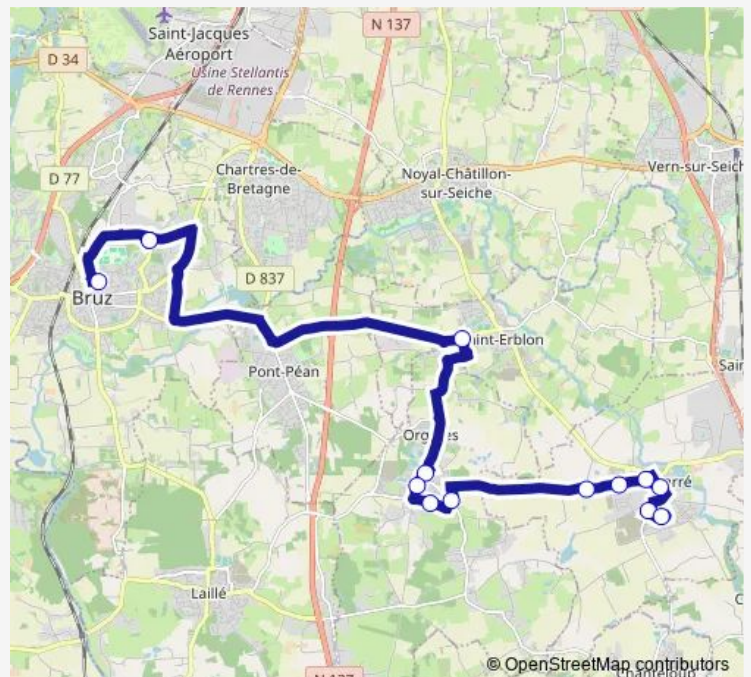

Bus 230 Bruz (Aire du 8 Mai) <> Orgères <> Bourgbarré (Centre de Loisirs)

[Go to website](#)

Direction

Aire du 8 Mai — Centre de Loisirs

13 stops

[Open route schedule](#)

Aire du 8 Mai

Anita Conti

Bourgbarré Mairie

Salle de Sports

Centre de Loisirs

Route schedule

Aire du 8 Mai — Centre de Loisirs

Monday	18:10
Tuesday	18:10
Wednesday	—
Thursday	18:10
Friday	—
Saturday	—
Sunday	—

Route info

Direction: Aire du 8 Mai

Stops: 13

Trip Duration: 0 hour 41 min

230 Bus time schedules and route maps are available in an offline PDF at busmaps.com. Use the busmaps.com website to see live bus times, train schedule or subway schedule, and step-by-step directions for all public transit in Bourgbarre