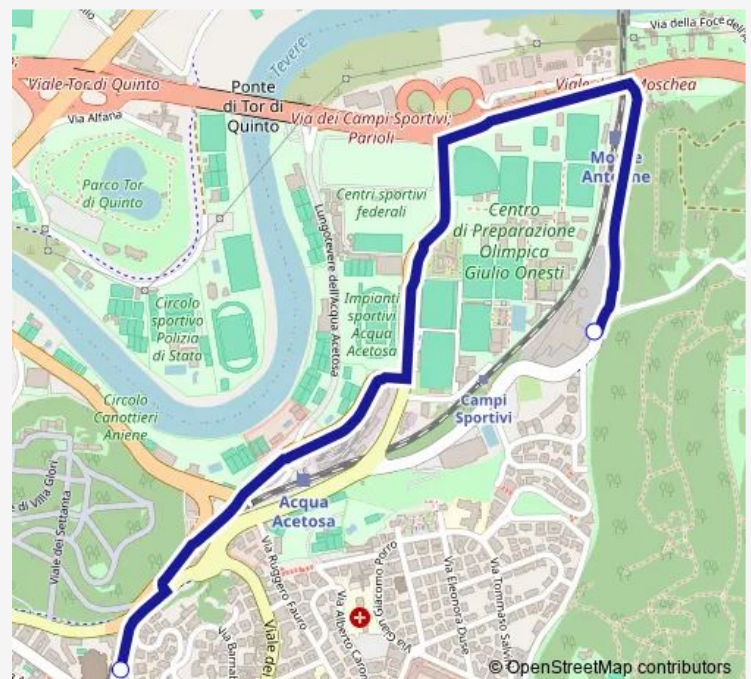

Direction

Sacro Cuore DI Maria/Euclide — Moschea/Forte Antenne

2 stops

[Open route schedule](#)

Sacro Cuore DI Maria/Euclide

Moschea/Forte Antenne

Route schedule

Sacro Cuore DI Maria/Euclide — Moschea/Forte Antenne

Monday —

Tuesday —

Wednesday —

Thursday —

Friday 11:15-16:45

Saturday —

Sunday —

Route info

Direction: Sacro Cuore DI Maria/Euclide

Stops: 2

Trip Duration: 0 hour 9 min

Direction

Moschea/Forte Antenne — Sacro Cuore DI Maria/Euclide

2 stops

[Open route schedule](#)

Moschea/Forte Antenne

Sacro Cuore DI Maria/Euclide

Route schedule

Moschea/Forte Antenne — Sacro Cuore DI Maria/Euclide

Monday	—
Tuesday	—
Wednesday	—
Thursday	—
Friday	11:30-17:00
Saturday	—
Sunday	—

Route info

Direction: Moschea/Forte Antenne