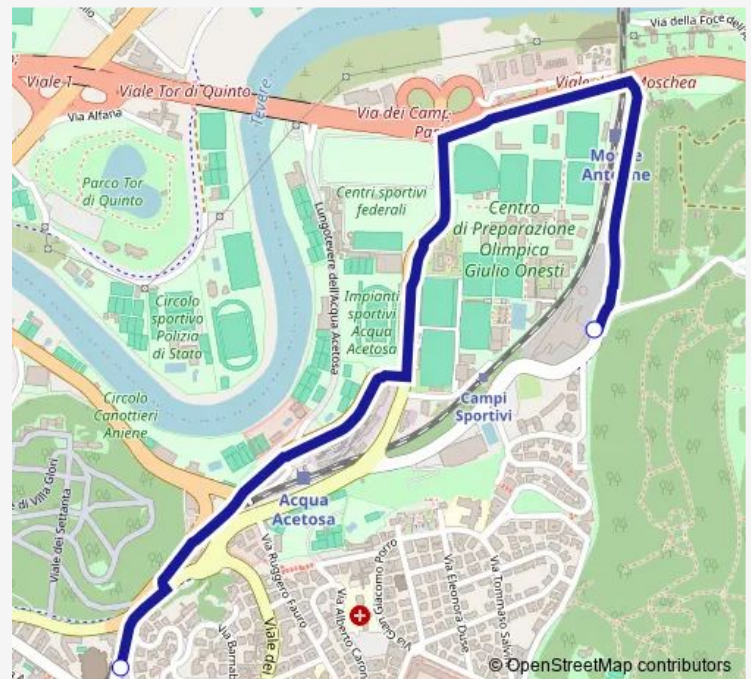

Route schedule

Sacro Cuore DI Maria/Euclide — Moschea/Forte Antenne

Monday 19:00-23:20

Tuesday 19:00-23:20

Wednesday 19:00-23:20

Thursday 19:00-23:20

Friday 11:15-23:20

Saturday 19:00-23:20

Sunday 19:00-23:20

Route info

Direction: Sacro Cuore DI Maria/Euclide

Stops: 2

Trip Duration: 0 hour 7 min

Direction

Moschea/Forte Antenne — Sacro Cuore DI Maria/Euclide

2 stops

[Open route schedule](#)

Moschea/Forte Antenne

Sacro Cuore DI Maria/Euclide

Route schedule

Moschea/Forte Antenne — Sacro Cuore DI Maria/Euclide

Monday	19:13-23:35
Tuesday	19:13-23:35
Wednesday	19:13-23:35
Thursday	19:13-23:35
Friday	11:30-23:35
Saturday	19:13-23:35
Sunday	19:13-23:35

Route info

Direction: Moschea/Forte Antenne

Stops: 2

Trip Duration: 0 hour 5 min

230 Bus time schedules and route maps are available in an offline PDF at busmaps.com. Use the busmaps.com website to see live bus times, train schedule or subway schedule, and step-by-step directions for all public transit in Vatican City