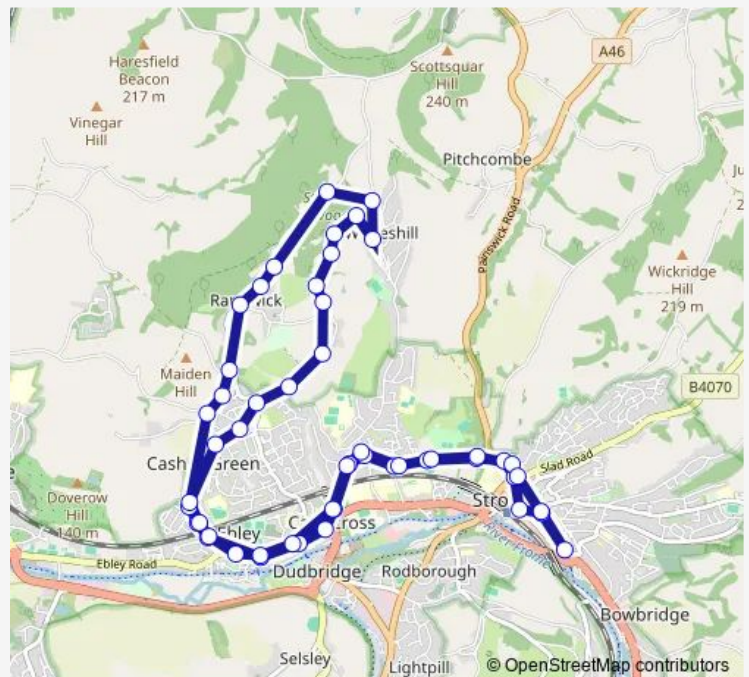

Bus 230 Stroud - Randwick - Ruscombe - Stroud (Tues only)

[Go to website](#)

Direction

Cornhill — Cornhill

51 stops

[Open route schedule](#)

- Cornhill
- Russell Street
- Merrywalks
- Health Centre
- Tesco
- SGS College
- Beard's Lane
- Church of the Holy Spirit
- Mill Farm Drive
- Fire Station
- Tricorn House
- Frome Gardens
- District Council
- Huntingdon Close
- East Drive
- Devereaux Crescent
- Sandpits Lane
- Carpenters Arms
- Ash Lane
- Parish Church
- The Hill

Route schedule

Cornhill — Cornhill

Monday	—
Tuesday	09:40-12:35
Wednesday	—
Thursday	—
Friday	—
Saturday	—
Sunday	—

Route info

Direction: Cornhill

Stops: 51

Trip Duration: 0 hour 45 min

■ 230 — Stroud - Randwick - Ruscombe - Stroud (Tues only)

Lightwood Lane

Wood Turn

Hill Farm

Ruscombe Road

The Throat

The Close

Cottages

Primrose Hill

The Lane

Bread Street

Humphreys End

More Hall Park

The Wordens

Redhouse Lane

Devereaux Crescent

East Drive