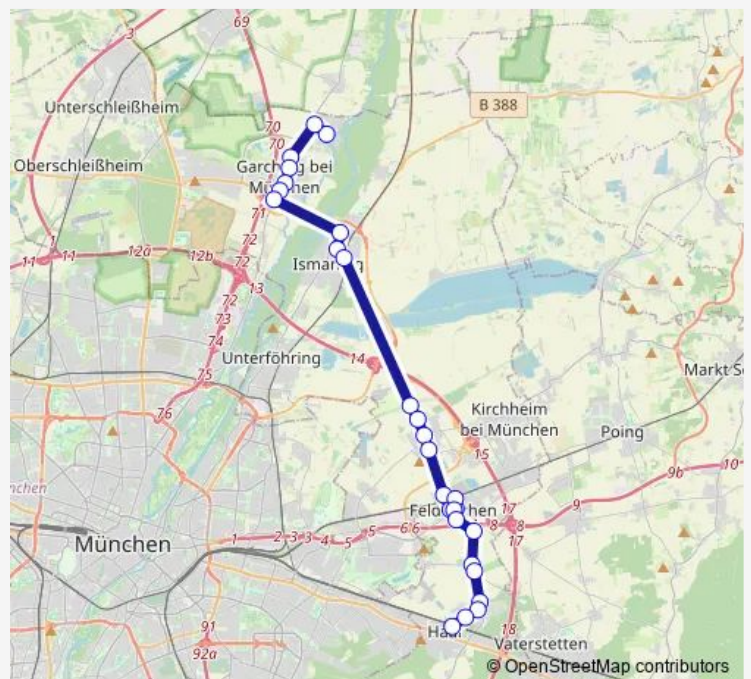

Regional Bus Service 230 Haar - Feldkirchen - Ismaning - Garching - Forschungszentrum

[Go to website](#)

Direction

Garching, Untere Straßäcker — Garching, Untere Straßäcker

2 stops

[Open route schedule](#)

Garching, Untere Straßäcker

Garching, Untere Straßäcker

Route schedule

Garching, Untere Straßäcker — Garching, Untere Straßäcker

Monday	05:19-05:39
Tuesday	05:19-05:39
Wednesday	05:19-05:39
Thursday	05:19-05:39
Friday	05:19-05:39
Saturday	—
Sunday	—

Route info

Direction: Garching, Untere Straßäcker

Stops: 2

Trip Duration: 0 hour 0 min

■ 230 — Haar - Feldkirchen - Ismaning - Garching - Forschungszentrum

Direction

Garching, Forschungszentrum — Haar

27 stops

[Open route schedule](#)

Garching, Forschungszentrum

Garching, Lichtenbergstraße

Garching, Untere Straßäcker

Garching, Lehrer-Stieglitz-Str

Garching

Garching, Auweg

Garching, Wasserturmstraße