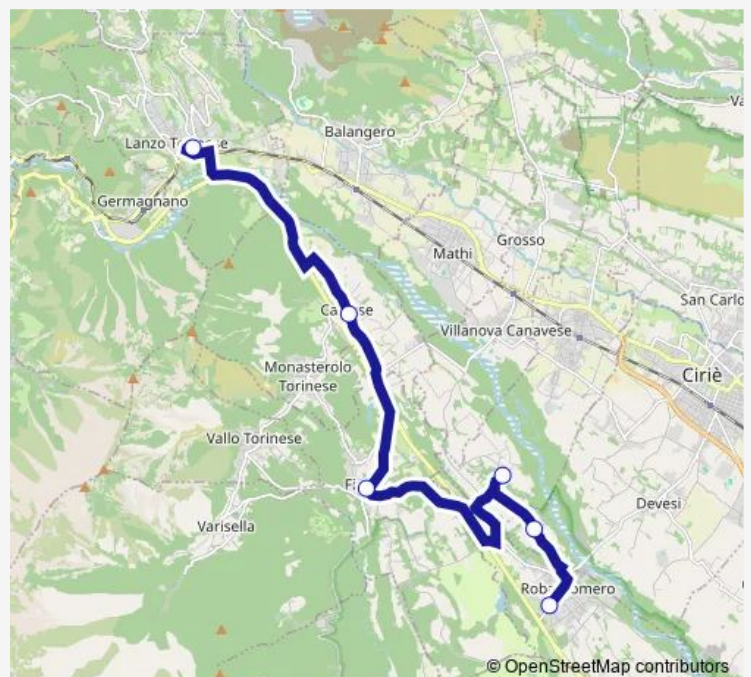

Bus 230 Robassomero-Cafasse-Lanzo[Go to website](#)**Direction**

Robassomero - Corso Italia Angolo VIA Costa — Lanzo Torinese - Movicentro

6 stops

[Open route schedule](#)

Robassomero - Corso Italia Angolo VIA Costa

Monday 07:05

Tuesday 07:05

Wednesday 07:05

Thursday 07:05

Friday 07:05

Saturday 07:05

Sunday —

Route info

Direction: Robassomero - Corso Italia Angolo VIA Costa

Stops: 6

Trip Duration: 0 hour 40 min

Direction

Lanzo Torinese - Movicentro — Robassomero - Corso Italia Angolo VIA Costa

6 stops

[Open route schedule](#)

Monday	13:15-16:15
Tuesday	13:15-16:15
Wednesday	13:15-16:15
Thursday	13:15-16:15
Friday	13:15-16:15
Saturday	13:15
Sunday	—

Route info

Direction: Lanzo Torinese - Movicentro

Stops: 6

Trip Duration: 0 hour 30 min