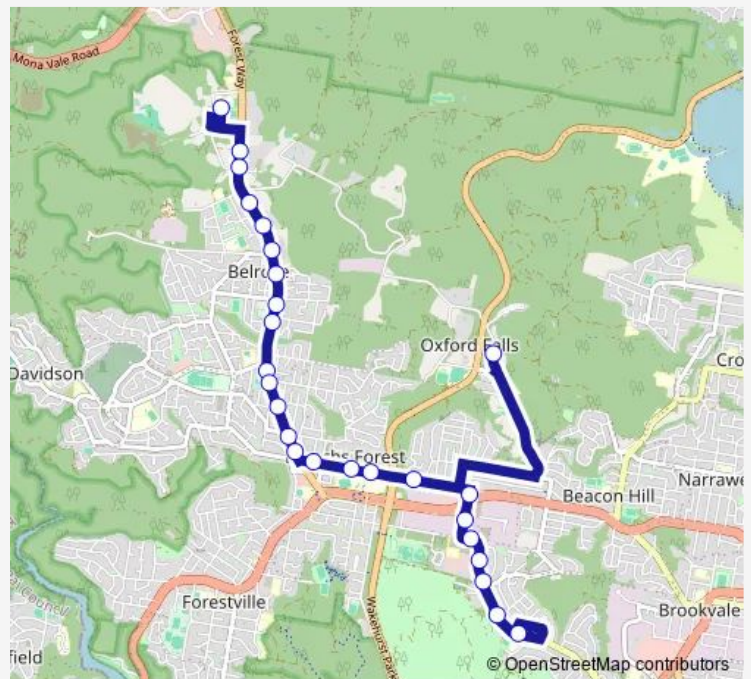

School Bus 230 Covenant Christian School to Oxford Falls Grammar School

[Go to website](#)

Direction

Covenant Christian School, Dell St — Oxford Falls Grammar School, Oxford Falls Rd

26 stops

[Open route schedule](#)

- Covenant Christian School, Dell St
- Glenaeon Retirement Village, Forest Way
- Forest Way At Glenaeon Av
- Wesley Gardens, Forest Way
- Forest Way After Oates Pl
- Forest Way Opp Ralston Av
- Forest Way Before Perentie Rd
- Belrose Country Club, Forest Way
- Forest Way Opp Club Belrose
- Forest Way After Glen St
- Forest Way Opp Bambara Oval
- Forest Way Before Bowman Av
- Forest Way At Adams St
- Wareham Reserve, Forest Way
- Naree Rd Before Rabbett St
- The Forest High School, Frenchs Forest Rd, Stand D
- Frenchs Forest Rd Opp Nth Beaches Hospital
- Frenchs Forest Rd Opp Skyline Pl
- Allambie Rd After Frenchs Forest Rd
- Allambie Rd After Rodborough Rd

Route schedule

Covenant Christian School, Dell St — Oxford Falls Grammar School, Oxford Falls Rd

Monday	15:10
Tuesday	15:10
Wednesday	15:10
Thursday	15:10
Friday	15:10
Saturday	—
Sunday	—

Route info

Direction: Covenant Christian School, Dell St

Stops: 26

Trip Duration: 0 hour 33 min

230 — Covenant Christian School to Oxford Falls Grammar School

Allambie Rd Opp Aquatic Dr

Allambie Rd At Sunlea Pl

Allambie Rd At Mortain Av

Allambie Rd At Darmour Av

Allambie Rd Opp Allambie Heights Public School