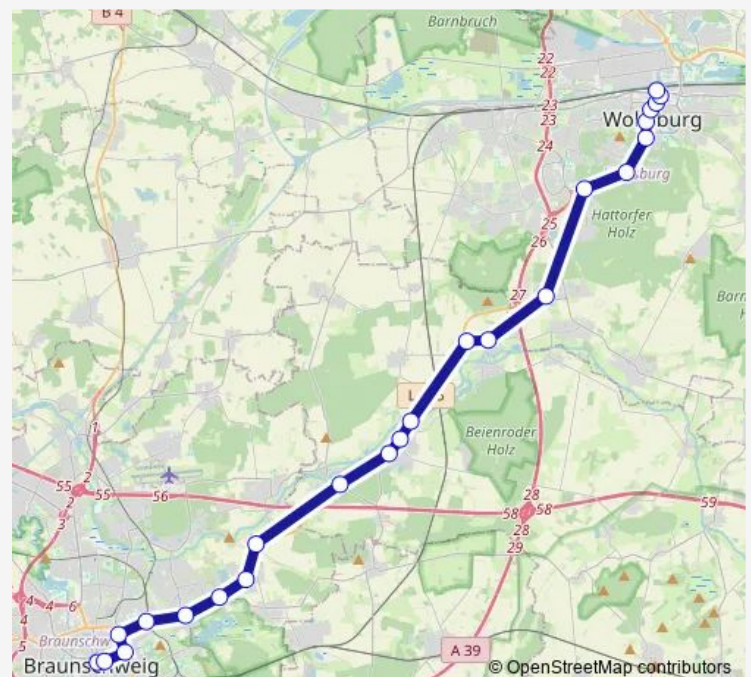

### Route schedule

Braunschweig, Rathaus — Wolfsburg, Hauptbahnhof

Monday 05:03-00:03<sup>+1</sup>

Tuesday 05:03-00:03<sup>+1</sup>

Wednesday 05:03-00:03<sup>+1</sup>

Thursday 05:03-00:03<sup>+1</sup>

Friday 05:03-02:23<sup>+1</sup>

### Route info

Direction: Braunschweig, Rathaus

Stops: 24

Trip Duration: 0 hour 59 min

■ 230

BusMaps

Wolfsburg, Imperial

Wolfsburg, Zob