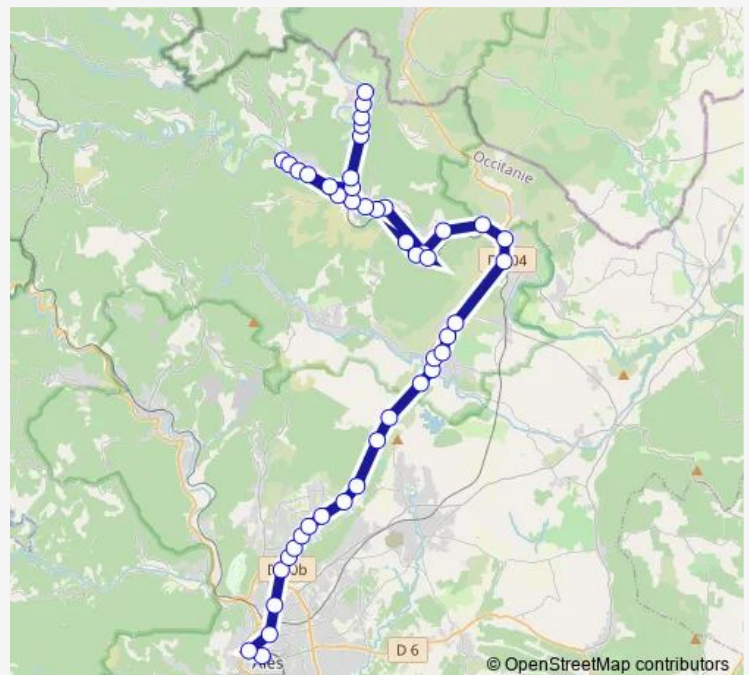

### Route schedule

Gare Routiere - Quai E — Charbes

Monday	16:15
Tuesday	16:15
Wednesday	16:15
Thursday	16:15
Friday	16:15
Saturday	16:15
Sunday	—

### Route info

Direction: Gare Routiere - Quai E

Stops: 37

Trip Duration: 0 hour 58 min

Plauzolles

Village

Clet Passerelle

Pasteur