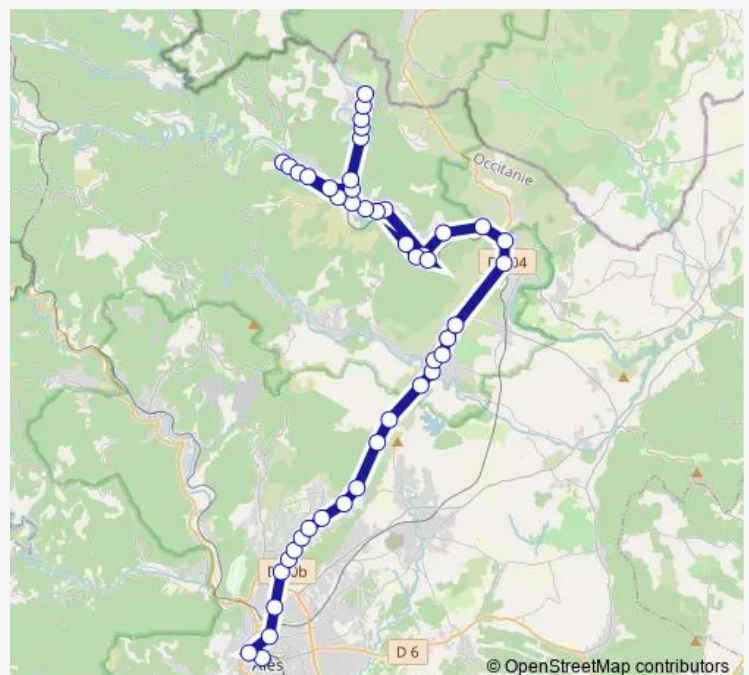

### Route schedule

Gare Routiere - Quai E — Mairie

Monday	16:15
Tuesday	16:15
Wednesday	—
Thursday	16:15
Friday	16:15
Saturday	—
Sunday	—

### Route info

Direction: Gare Routiere - Quai E

Stops: 30

Trip Duration: 0 hour 50 min

Plauzolles

Village

Clet Passerelle

Clairac