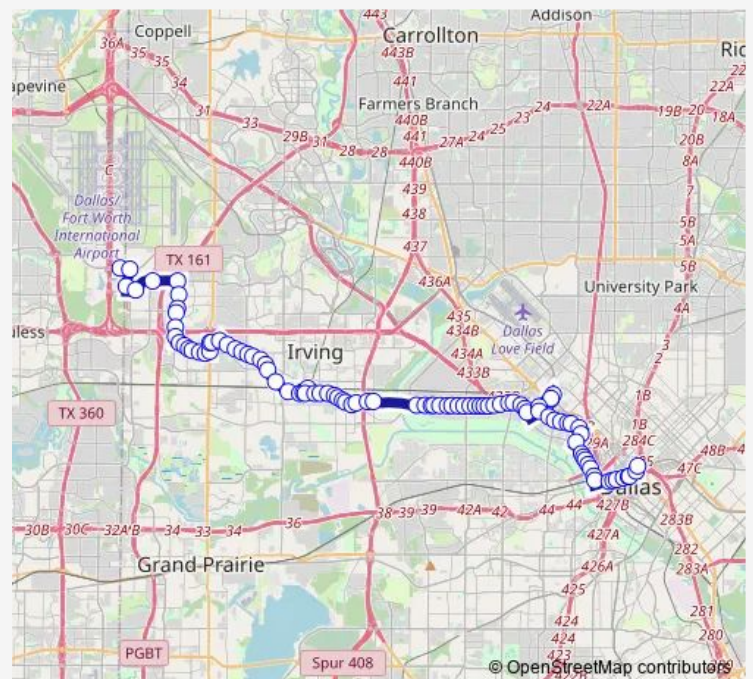

Bus 230 Irving Blvd

[Go to website](#)

Direction

DFW Remote South Parking — CBD East Tc

97 stops

[Open route schedule](#)

DFW Remote South Parking

Passport @ Airfield - S - Fs

Belt Line @ Willow Creek - N - Ns

Willow Creek @ Belt Line - E - Fs

Willow Creek @ Irving - E - Ns

Route schedule

DFW Remote South Parking — CBD East Tc

Monday	04:35-00:32 ⁺¹
Tuesday	04:35-00:32 ⁺¹
Wednesday	04:35-00:32 ⁺¹
Thursday	04:35-00:32 ⁺¹
Friday	04:35-00:32 ⁺¹
Saturday	04:30-00:07 ⁺¹
Sunday	04:30-00:07 ⁺¹

Route info

Direction: DFW Remote South Parking

Stops: 97

Trip Duration: 1 hour 23 min

230 — Irving Blvd

Irving @ Arlington - E - Fs

Irving @ Roger Williams - E - Fs

Irving @ Grauwylers - E - Fs