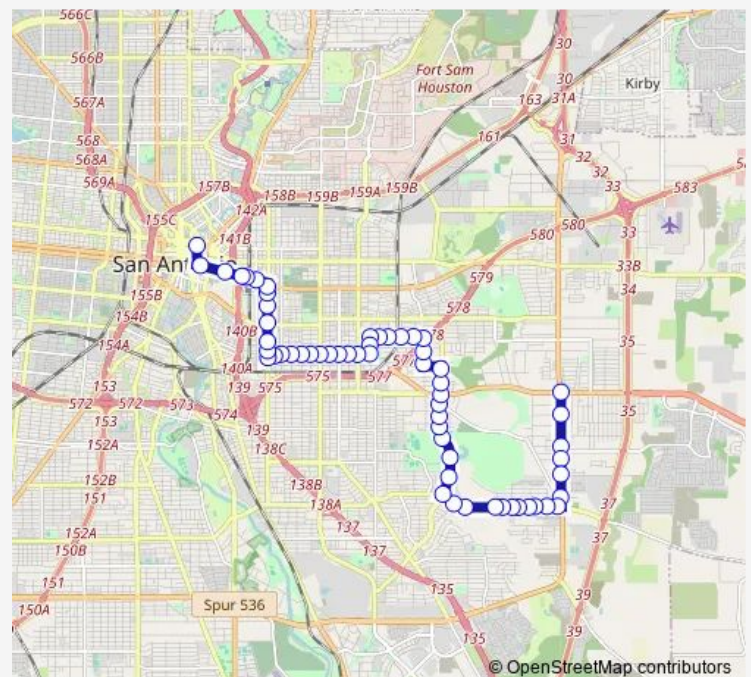

Pecan Valley Opposite Hiawatha

PECAN VALLEY AT SOUTH SIDE LIONS PARK

Pecan Valley & Smallwood

Route schedule

Rigsby & W.W. White — Navarro Between Travis & Pecan

Monday 22:53-00:53⁺¹

Tuesday 22:53-00:53⁺¹

Wednesday 22:53-00:53⁺¹

Thursday 22:53-00:53⁺¹

Friday 22:53-00:53⁺¹

Saturday 22:53-00:53⁺¹

Sunday 22:53-00:53⁺¹

Route info

Direction: Rigsby & W.W. White

Stops: 60

Trip Duration: 0 hour 31 min

230 — Rigsby / Porter 30-28 Lineup

Pecan Valley Bet. Sargent & Gateway

Pecan Valley & Roland

Pecan Valley & Rigsby

Pecan Valley & Drexel

PECAN VALLEY & ACTION LANE

Amanda Between K ST. & J St.

Amanda Opposite H St.

Monday 22:30-00:30⁺¹Tuesday 22:30-00:30⁺¹Wednesday 22:30-00:30⁺¹Thursday 22:30-00:30⁺¹Friday 22:30-00:30⁺¹Saturday 22:30-00:30⁺¹Sunday 22:30-00:30⁺¹

Route info

Direction: Navarro Between Travis & Pecan

Stops: 35