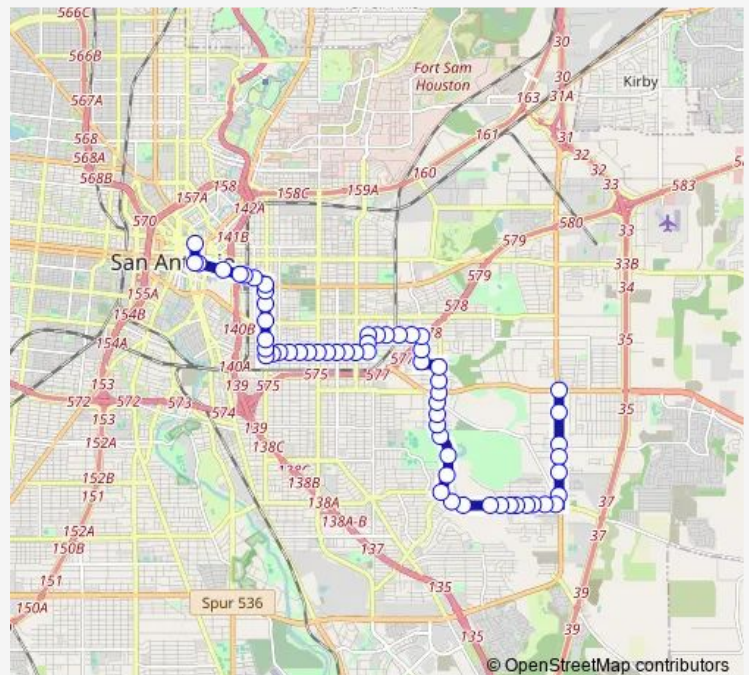

### Route schedule

Rigsby & W.W. White — Navarro Between Travis & Pecan

Monday 22:53-00:53<sup>+1</sup>

Tuesday 22:53-00:53<sup>+1</sup>

Wednesday 22:53-00:53<sup>+1</sup>

Thursday 22:53-00:53<sup>+1</sup>

### Route info

Direction: Rigsby & W.W. White

Stops: 60

Trip Duration: 0 hour 31 min

230 — Rigsby / Porter 30-28 Lineup

Pecan Valley Bet. Sargent & Gateway

Pecan Valley & Roland

Pecan Valley & Rigsby

Pecan Valley & Drexel

Pecan Valley & Action Lane

Amanda Between K ST. & J St.

Amanda Opposite H St.

Amanda Opposite Yucca

Yucca & Aurelia

Yucca & Robeson

Yucca Opposite Anita

## Route schedule

Navarro Between Travis &amp; Pecan — Rigsby &amp; W.W. White

Monday 22:30-00:30<sup>+1</sup>Tuesday 22:30-00:30<sup>+1</sup>Wednesday 22:30-00:30<sup>+1</sup>Thursday 22:30-00:30<sup>+1</sup>Friday 22:30-00:30<sup>+1</sup>Saturday 22:30-00:30<sup>+1</sup>Sunday 22:30-00:30<sup>+1</sup>