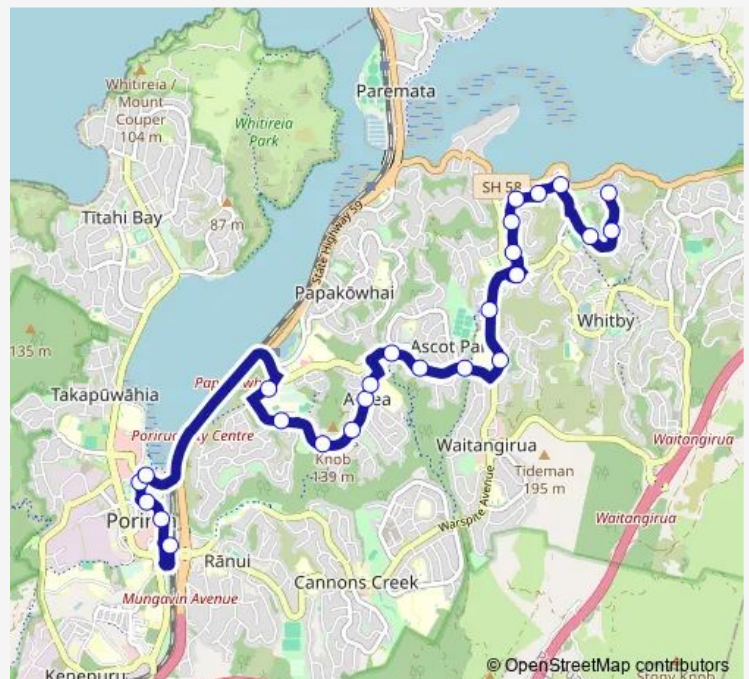

Leeward Drive at Venus Place

Spinnaker Drive at Postgate Drive

Omapere Street (near 82)

Omapere Street at Adventure Drive

Warspite Avenue (near 367)

Warspite Avenue (near 431)

Warspite Avenue (near 461)

Aotea Drive (near 7)

Aotea Drive at Nelson Avenue

Aotea Drive (near 87)

Frances Brown Avenue at Queen Charlotte Drive

Okowai Road opposite Aotea College

Norrie Street opposite Te Rauparaha Park

Route schedule

Whitby - The Crowsnest — Porirua Station - Stop B

Monday	06:10-22:10
Tuesday	06:10-22:10
Wednesday	06:12-20:10
Thursday	06:12-22:10
Friday	06:10-22:10
Saturday	06:10-22:10
Sunday	08:10-20:10

Route info

Direction: Whitby - The Crowsnest

Stops: 24

Trip Duration: 0 hour 20 min

230 — Whitby (The Crowsnest) - Aotea - Porirua

Lyttelton Avenue - at Parumoana Street

Lyttelton Avenue (opposite New World)

Porirua Station - Stop B