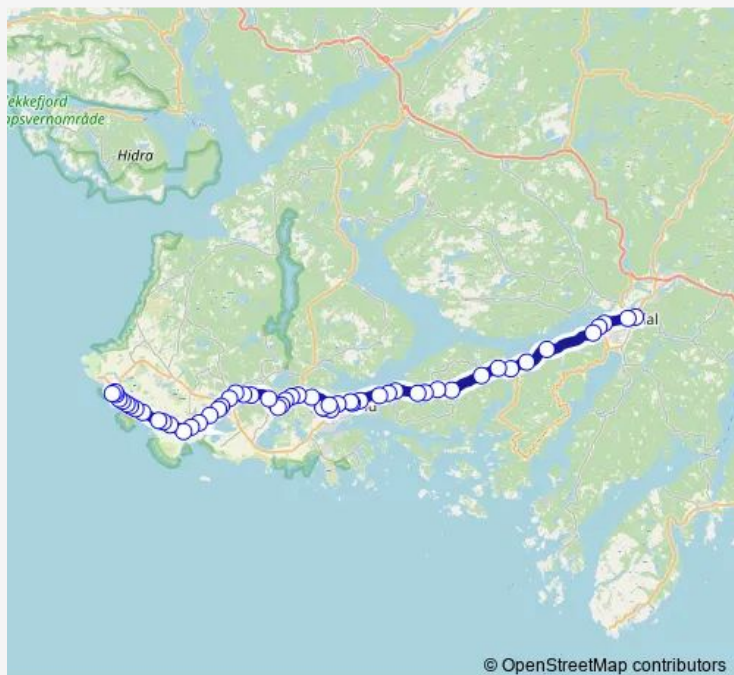

Saturday 09:05-21:05

Sunday 13:05-21:05

Route info

Direction: Borshavn

Stops: 54

Trip Duration: 0 hour 50 min

© OpenStreetMap contributors

Vatne