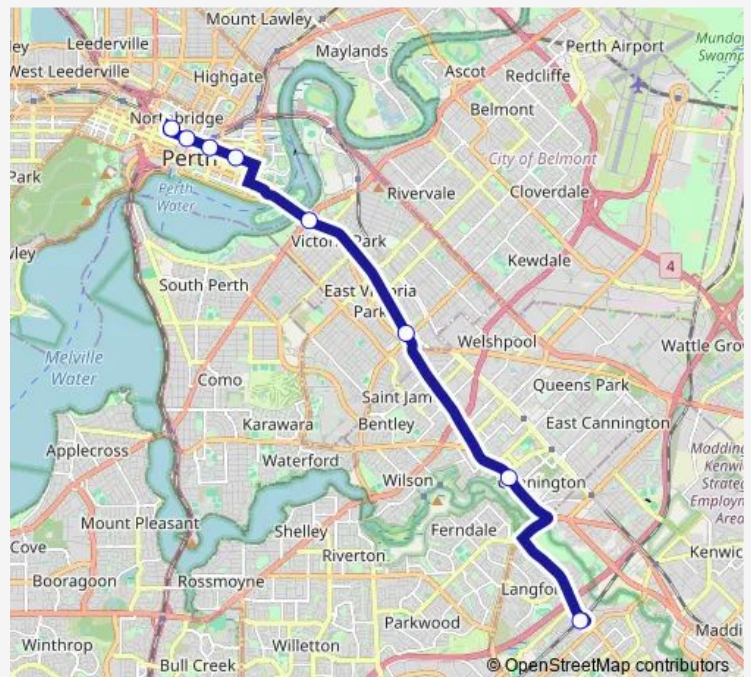

Causeway Bus Stn Stand 4

Shepperton Rd Before Oats St

Albany Hwy Carousel Shop Ctr

Thornlie Stn Stand 1

Route schedule

Perth Busport Zone A — Thornlie Stn Stand 1

Monday 15:32-17:50

Tuesday 15:32-17:50

Wednesday 15:32-17:50

Thursday 15:32-17:50

Friday 15:32-17:50

Saturday —

Sunday —

Route info

Direction: Perth Busport Zone A

Stops: 8

Trip Duration: 0 hour 41 min

Direction

Thornlie Stn Stand 2 — Perth Busport Zone B

8 stops

[Open route schedule](#)

Thornlie Stn Stand 2

Albany Hwy - Carousel Shopping Ctr

Shepperton Rd After Oats St

Monday	06:05-08:23
Tuesday	06:05-08:23
Wednesday	06:05-08:23
Thursday	06:05-08:23
Friday	06:05-08:23
Saturday	—
Sunday	—

Route info

Direction: Thornlie Stn Stand 2

Stops: 8

Trip Duration: 0 hour 52 min

230 Bus time schedules and route maps are available in an offline PDF at busmaps.com. Use the busmaps.com website to see live bus times, train schedule or subway schedule, and step-by-step directions for all public transit in Perth