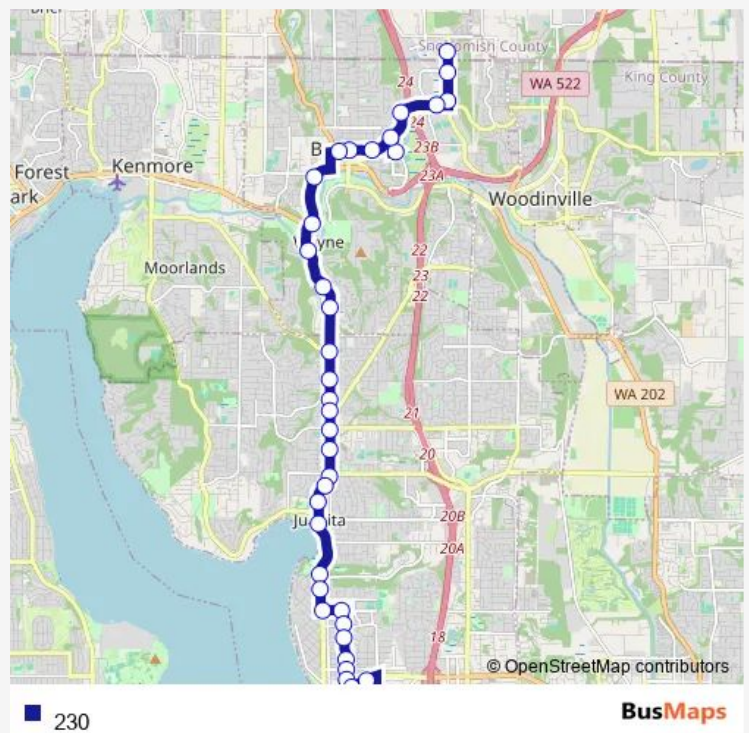

Bus 230

[Go to website](#)

Direction

Kirkland Transit Center - Bay 2 — 240th St SE & 35th Ave Se

40 stops

[Open route schedule](#)

Kirkland Transit Center - Bay 2

3rd St & 5th Ave

100th Ave NE & NE 137th St

100th Ave NE & NE 140th St

100th Ave NE & Simonds Rd Ne

Route schedule

Kirkland Transit Center - Bay 2 — 240th St SE & 35th Ave Se

Monday 06:55-21:50

Tuesday 06:55-21:50

Wednesday —

Thursday 06:55-21:50

Friday 06:55-21:50

Saturday 07:41-20:41

Sunday 07:41-20:41

Route info

Direction: Kirkland Transit Center - Bay 2

Stops: 40

Trip Duration: 0 hour 33 min

100th Ave NE & NE 145th St

100th Ave NE & NE 151st St

Waynita Way NE & NE 155th St

Waynita Way NE & Valhalla Dr

Bothell Way NE & 96th Ave Ne

98th Ave NE & NE 183rd St

NE 185th St & 101st Ave Ne

NE 185th St & 104th Ave Ne