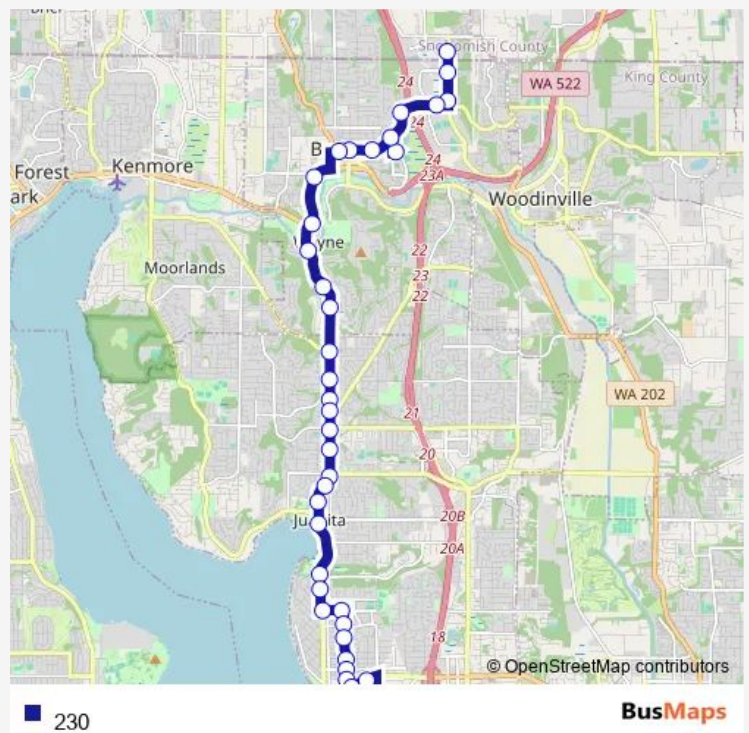

Bus 230

[Go to website](#)

Direction

Kirkland Transit Center - Bay 2 — 240th St SE & 35th Ave Se

40 stops

[Open route schedule](#)

Kirkland Transit Center - Bay 2

3rd St & 5th Ave

100th Ave NE & NE 137th St

100th Ave NE & NE 140th St

100th Ave NE & Simonds Rd Ne

Route schedule

Kirkland Transit Center - Bay 2 — 240th St SE & 35th Ave Se

Monday 06:55-21:50

Tuesday 06:55-21:50

Wednesday —

Thursday 06:55-21:50

Friday 06:55-21:50

Saturday 07:41-20:41

Sunday 07:41-20:41

Route info

Direction: Kirkland Transit Center - Bay 2

Stops: 40

Trip Duration: 0 hour 33 min

100th Ave NE & NE 145th St

100th Ave NE & NE 151st St

Waynita Way NE & NE 155th St

Waynita Way NE & Valhalla Dr

Bothell Way NE & 96th Ave Ne

98th Ave NE & NE 183rd St

NE 185th St & 101st Ave Ne

NE 185th St & 104th Ave Ne