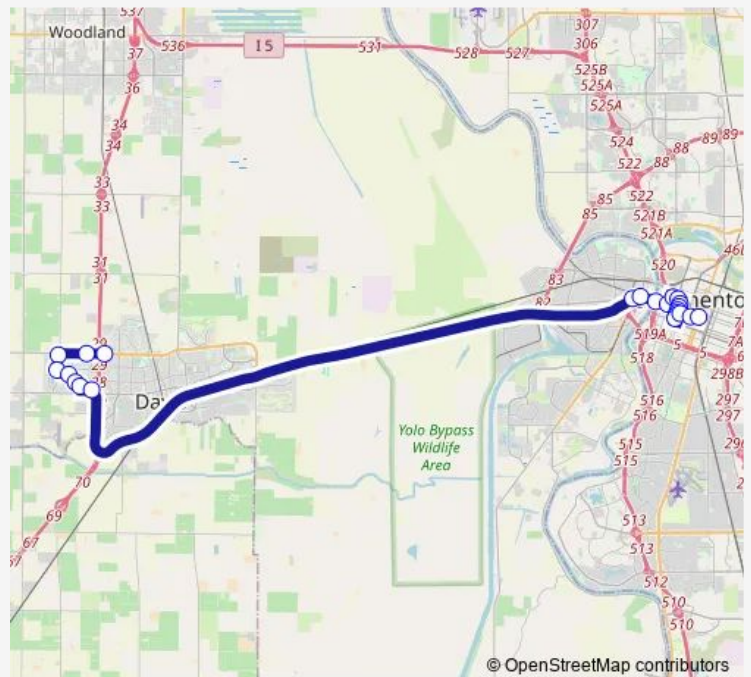

Bus 230 Route 230

[Go to website](#)

Direction
 W. Covell at Sycamore Wb — 16th St. at Capitol Ave
 23 stops
[Open route schedule](#)

- W. Covell at Sycamore Wb
- W. Covell at Shasta Wb
- Lake at W. Covell Sb
- Arlington at Lake Eb
- Arlington at Shasta Eb
- Calaveras at Arlington Eb
- Eisenhower at Amador Sb
- Arthur at Alameda Sb
- Tower Bridge Gtwy at Garden Eb
- Tower Bridge Gtwy at Raley Field Eb
- Capitol Mall at Front Eb
- 5th St. at L St.
- J St. at 6th St.
- J St. at 8th St.
- 9th St. at K St.
- 9th St. at L St.
- 9th St. at Capitol Mall
- 9th St. at N St.
- 9th St. at O St.
- 9th St. at P St.
- 10th St. at N St.

Route schedule

W. Covell at Sycamore Wb — 16th St. at Capitol Ave

Monday	06:00-07:40
Tuesday	06:00-07:40
Wednesday	06:00-07:40
Thursday	06:00-07:40
Friday	06:00-07:40
Saturday	—
Sunday	—

Route info

Direction: W. Covell at Sycamore Wb

Stops: 23

Trip Duration: 0 hour 57 min

230 — Route 230

N St. at 14th St.

16th St. at Capitol Ave

Direction

H St. at 11th St. — F at Anderson Nb

21 stops

Monday 16:35-17:35

Tuesday 16:35-17:35

Wednesday 16:35-17:35

Thursday 16:35-17:35

Friday 16:35-17:35

Saturday —

Sunday —

Route info