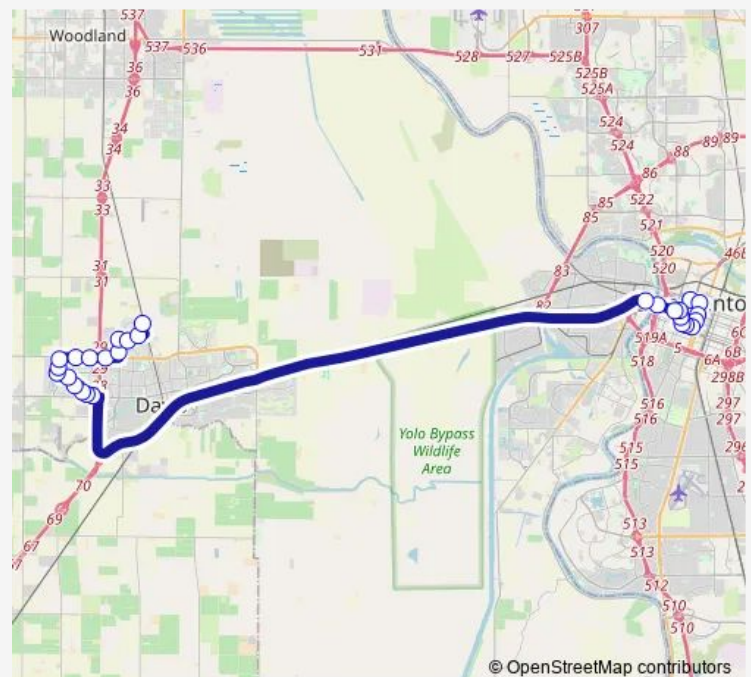

Arthur at Alameda Nb

Alameda at Coolidge Wb

Eisenhower at Amador Nb

Calaveras at Arlington Wb

Arlington at Shasta Wb

Arlington at Lake Wb

Lake at Oyster Bay Nb

Lake at W. Covell Nb

### Route schedule

H St. at 11th St. — F at Anderson Nb

Monday 16:32

Tuesday 16:32

Wednesday 16:32

Thursday 16:32

Friday 16:32

Saturday —

### Route info

Direction: H St. at 11th St.

Stops: 28

Trip Duration: 1 hour 9 min

230 — Route 230

W. Covell at Shasta Eb

W. Covell at Sycamore Eb

Anderson at Alvarado Nb

## Route schedule

F at Anderson Sb — 16th St. at Capitol Ave

Monday 05:59

Tuesday 05:59

Wednesday 05:59

Thursday 05:59

Friday 05:59

Saturday —