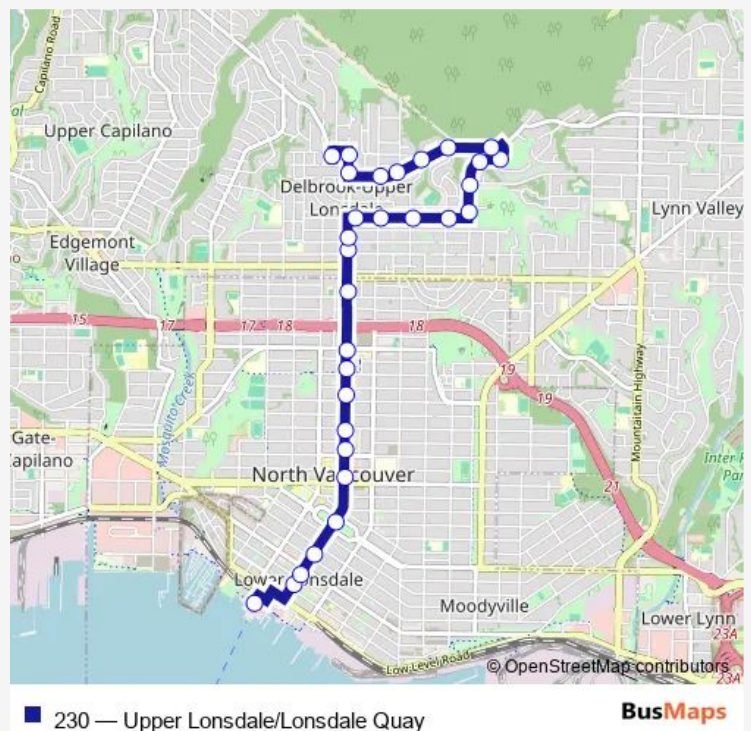

### Route schedule

Eastbound E Osborne Rd @ Lonsdale Ave — Lonsdale Quay @ Bay 4

Monday 05:49-01:11<sup>+1</sup>

Tuesday 05:49-01:11<sup>+1</sup>

Wednesday 05:49-01:11<sup>+1</sup>

Thursday 05:49-01:11<sup>+1</sup>

### Route info

Direction: Eastbound E Osborne Rd @ Lonsdale Ave

Stops: 33

Trip Duration: 0 hour 29 min

Southbound Lonsdale Ave @ W 27 St

Southbound Lonsdale Ave @ W 23 St

Southbound Lonsdale Ave @ W 21 St

Southbound Lonsdale Ave @ W 19 St