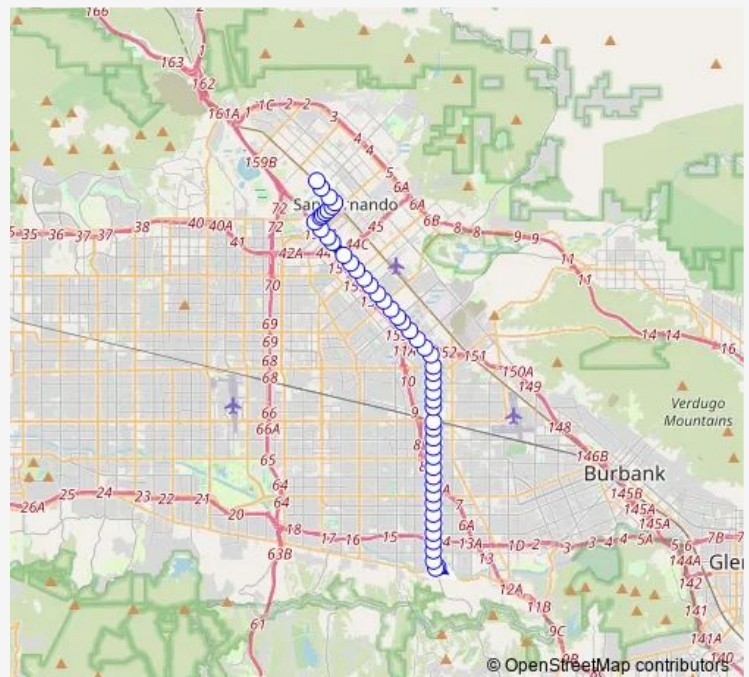

### Route schedule

Sylmar Station — Laurel Canyon / Ventura

Monday

—

Tuesday

—

Wednesday

—

Thursday

—

Friday

—

Saturday

—

Sunday

06:29-13:57

### Route info

Direction: Sylmar Station

Stops: 51

Trip Duration: 1 hour 3 min

■ 230 — Metro Local Line

Laurel Canyon / Branford

Laurel Canyon / Rangoon

Laurel Canyon / Tonopah

Laurel Canyon / Emelita

Laurel Canyon / Burbank

Laurel Canyon / G Line

Laurel Canyon / Magnolia

Laurel Canyon / Addison

Laurel Canyon / Riverside

Laurel Canyon / Ventura Freeway

Ventura / Colfax