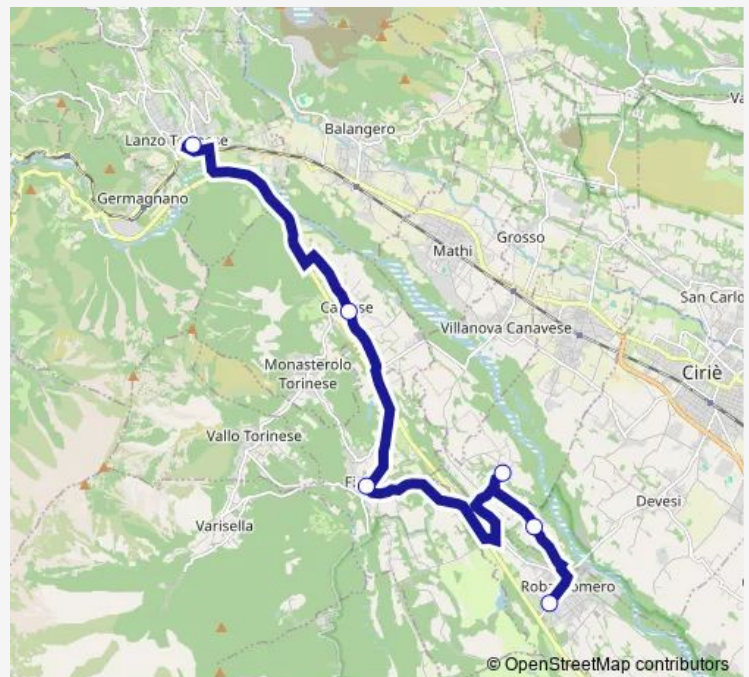

Monday 07:05

Tuesday 07:05

Wednesday 07:05

Thursday 07:05

Friday 07:05

Saturday —

Sunday —

**Route info**

Direction: ROBASSOMERO - CORSO ITALIA ANGOLO  
VIA COSTA

Stops: 6

Trip Duration: 0 hour 40 min

**Direction**

LANZO TORINESE - MOVICENTRO — ROBASSOMERO  
- CORSO ITALIA ANGOLO VIA COSTA

6 stops

[Open route schedule](#)

Trip Duration: 0 hour 30 min

**Direction**

ROBASSOMERO — LANZO TORINESE - MOVICENTRO

2 stops

[Open route schedule](#)

ROBASSOMERO

LANZO TORINESE - MOVICENTRO

## Route schedule

ROBASSOMERO — LANZO TORINESE - MOVICENTRO

Monday	14:50
Tuesday	14:50
Wednesday	14:50
Thursday	14:50
Friday	14:50
Saturday	—
Sunday	—