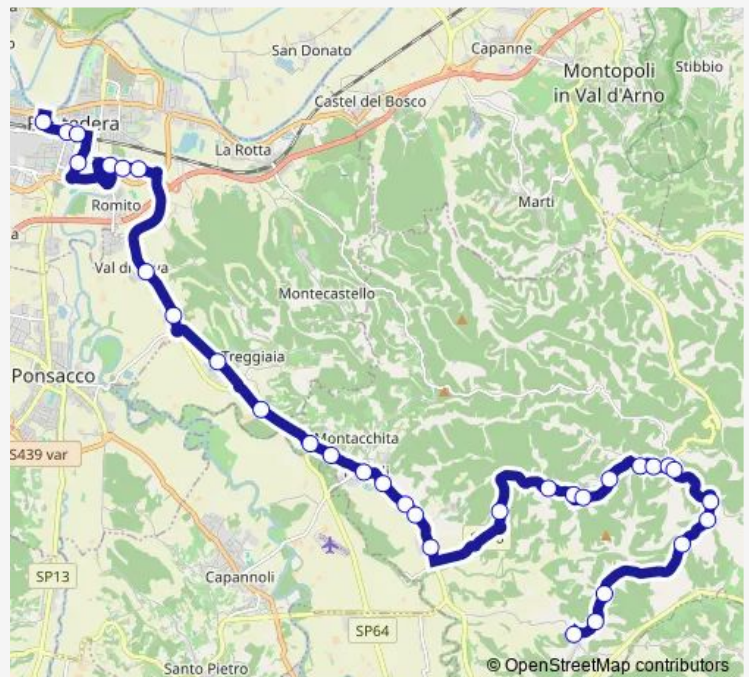

Partino

Route schedule

Pontedera Corsia 5 — Legoli

Monday 17:25

Tuesday 17:25

Wednesday 17:25

Thursday 17:25

Friday 17:25

Saturday 17:25

Sunday —

Route info

Direction: Pontedera Corsia 5

Stops: 41

Trip Duration: 1 hour 4 min

Partino V.Palaiese Fr Km 14,700

Palaia V.Palaiese Fr 8