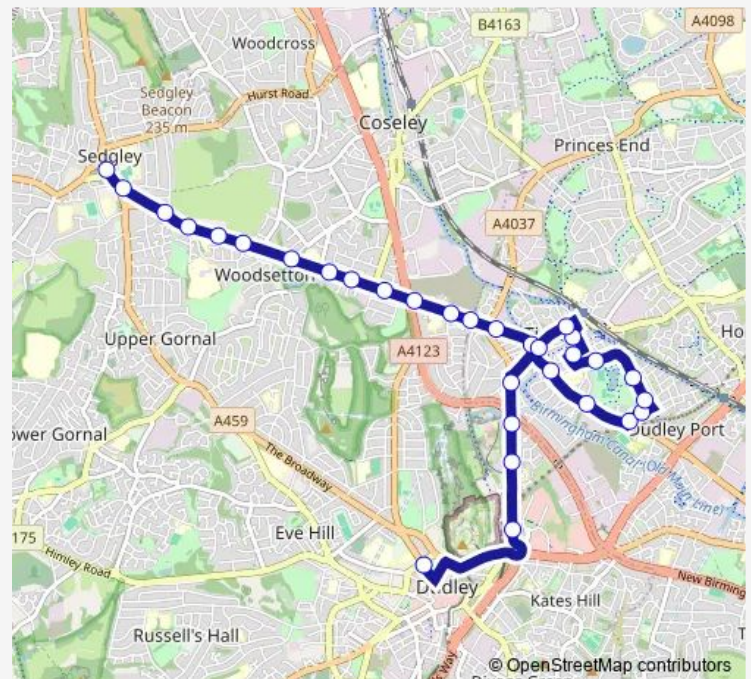

Birmingham New Rd

Foxyards Rd

The Pie Factory

Hurst Lane

Bell St

Leasowe Rd

Sherwood Ave

Boscobel Ave

Thursday 06:55-18:10

Friday 06:55-18:10

Saturday 06:55-18:10

Sunday —

Route info

Direction: Market Hall

Stops: 31

Trip Duration: 0 hour 26 min

■ 230

Tipton Baths

New St

Albion St

Wood St

Coronation Gardens

High St

Tipton Cross Rds

Sunday —

Route info

Direction: Ednam Rd

Stops: 28

Trip Duration: 0 hour 21 min

Setton Drive

High Holborn

Market Hall