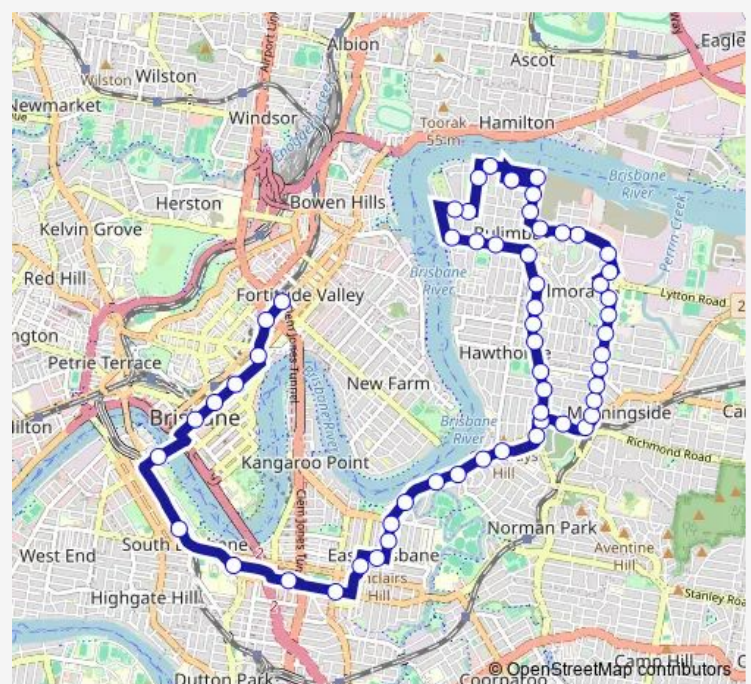

Thursday 06:00-18:33

Friday 06:00-18:33

Saturday 08:24-18:54

Sunday 08:40-17:40

Route info

Direction: Ann Street Stop 217 at Valley Island

Stops: 35

Trip Duration: 0 hour 44 min

230 — Balmoral - City via Riding Road

Riding Rd at Miles Street, stop 24

Riding Rd at Hawthorne Park, stop 30/25

Riding Rd at Grosvenor Street, stop 31/45

Riding Rd at Victoria Street, stop 32/44

Riding Rd at Main Avenue, stop 33/43