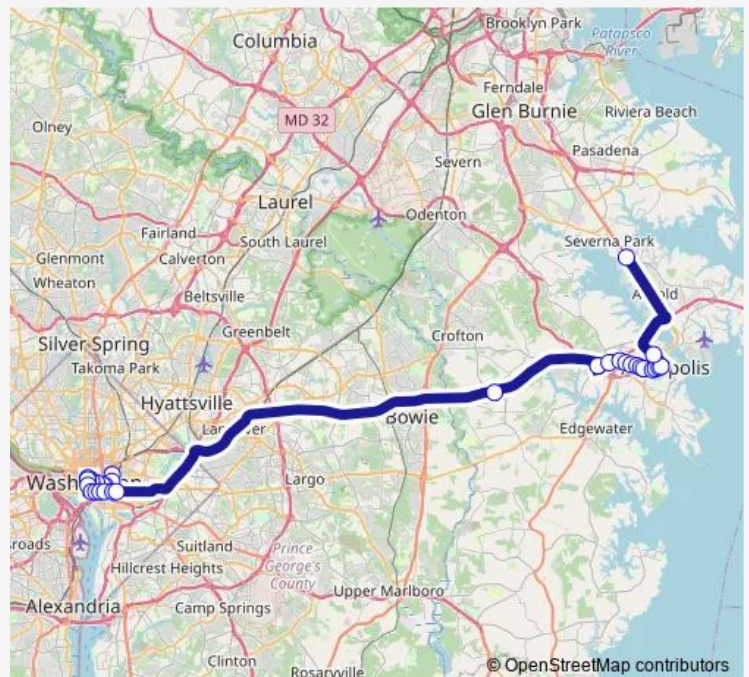

Independence AVE & 6TH ST SW ( AIR & Space Museum)

Independence AVE & L'Enfant PL SW wb

Independence AVE & 12th ST SW wb

Independence AVE & 14th ST SW wb

**Route schedule**

Rowe Blvd & Taylor AVE sb — N Capitol ST & H ST nb

Monday 05:10-07:10

Tuesday 05:10-07:10

Wednesday 05:10-07:10

Thursday 05:10-07:10

Friday 05:10-07:10

Saturday —

Sunday —

**Route info**

Direction: Rowe Blvd & Taylor AVE sb

Stops: 30

Trip Duration: 1 hour 31 min

230 — Severna Park & Annapolis - Dc

14th ST & Constitution AVE NW nb

14th ST & E & Penn AVE NW mid nb

G ST & 14th ST NW fs eb

Pennsylvania AVE & 12th ST NW eb

Pennsylvania AVE & 9TH ST NW eb

Pennsylvania AVE & 6TH ST NW eb

Constitution AVE & 3RD ST NW eb

N Capitol ST & E ST nb

N Capitol ST & H ST nb

**Direction**

N Capitol ST &amp; H ST NW sb — Severna Park Park &amp; Ride