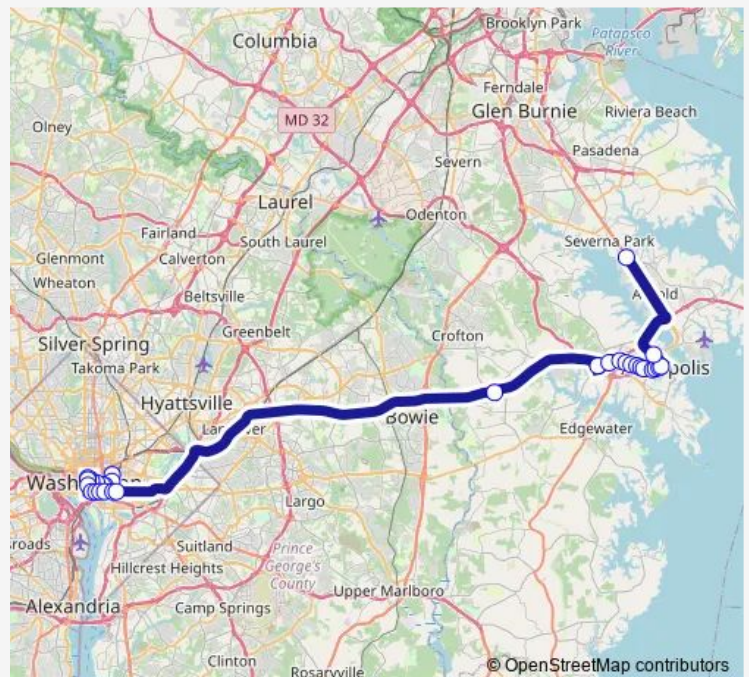

Independence AVE & 6TH ST SW (AIR & Space Museum)

Independence AVE & L'Enfant PL SW wb

Independence AVE & 12th ST SW wb

Independence AVE & 14th ST SW wb

Route schedule

Rowe Blvd & Taylor AVE sb — N Capitol ST & H ST nb

Monday 05:10-07:10

Tuesday 05:10-07:10

Wednesday 05:10-07:10

Thursday 05:10-07:10

Friday 05:10-07:10

Saturday —

Sunday —

Route info

Direction: Rowe Blvd & Taylor AVE sb

Stops: 30

Trip Duration: 1 hour 33 min

230 — Severna Park & Annapolis - Dc

14th ST & Constitution AVE NW nb

14th ST & E & Penn AVE NW mid nb

G ST & 14th ST NW fs eb

Pennsylvania AVE & 12th ST NW eb

Pennsylvania AVE & 9TH ST NW eb

Pennsylvania AVE & 6TH ST NW eb

Constitution AVE & 3RD ST NW eb

N Capitol ST & E ST nb

N Capitol ST & H ST nb

Direction

N Capitol ST & H ST NW sb — Severna Park Park & Ride

30 stops