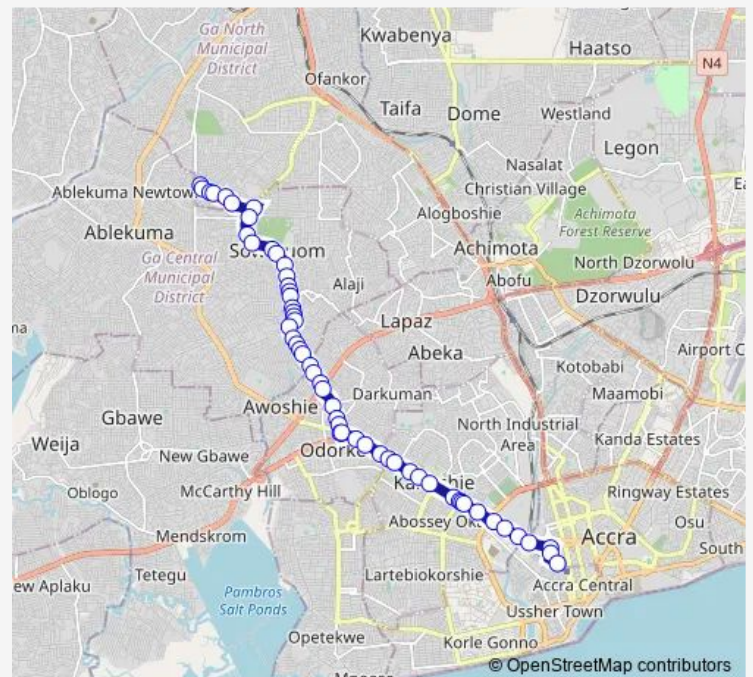

Thursday 06:00

Friday 06:00

Saturday 06:00

Sunday 06:00

Route info

Direction: Omanjor

Stops: 55

Trip Duration: 1 hour 12 min

230 — Omanjor ↔ Accra Cmb

Santa Maria

Drug store

Video Junction

Family Friend

Santa Maria Blue Kiosk

Jah Love

Christ Mission

Kwashieman Junction

Kwashieman Junction

Odorkor official town

Odorkor

Odorkor Market

Odorkor Station

Water

Waterworks junction

Sunday 06:00

Route info

Direction: Accra Cmb

Stops: 55

Trip Duration: 1 hour 26 min

Goil

Christ Mission

Jah Love