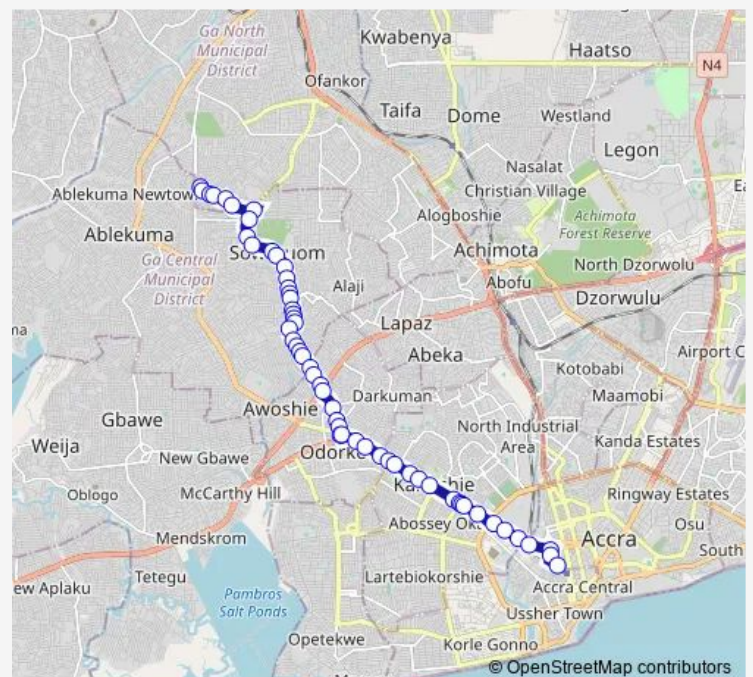

Thursday 06:00

Friday 06:00

Saturday 06:00

Sunday 06:00

Route info

Direction: Omanjor

Stops: 55

Trip Duration: 1 hour 12 min

230 — Omanjor ↔ Accra Cmb

Santa Maria

Drug store

Video Junction

Family Friend

Santa Maria Blue Kiosk

Jah Love

Christ Mission

Kwashieman Junction

Kwashieman Junction

Odorkor official town

Odorkor

Odorkor Market

Odorkor Station

Water

Waterworks junction

Sunday 06:00

Route info

Direction: Accra Cmb

Stops: 55

Trip Duration: 1 hour 26 min

Goil

Christ Mission

Jah Love