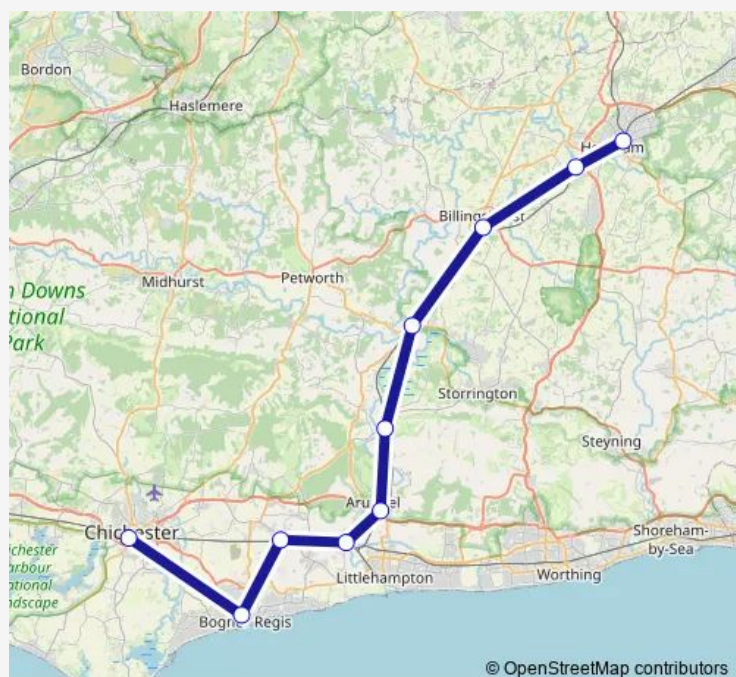

Rail Replacement Bus Service Sn:Hrh->Cch SN replacement bus service from HRH to Cch

[Go to website](#)

Direction

Horsham — Chichester

10 stops

[Open route schedule](#)

Horsham

Christs Hospital

Billingshurst

Pulborough

Amberley

Arundel

Ford

Barnham

Bognor Regis

Chichester

Route schedule

Horsham — Chichester

Monday 22:58-23:30

Tuesday 22:58-23:30

Wednesday 22:58-23:30

Thursday 22:58-23:30

Friday —

Saturday —

Sunday —

Route info

Direction: Horsham

Stops: 10

Trip Duration: 2 hour 10 min

■ Sn:Hrh->Cch — SN replacement bus service from HRH to Cch **BusMaps**

Sn:Hrh->Cch Rail Replacement Bus Service time schedules and route maps are available in an offline PDF at busmaps.com. Use the busmaps.com website to see live bus times, train schedule or subway schedule, and step-by-step directions for all public transit in Chichester