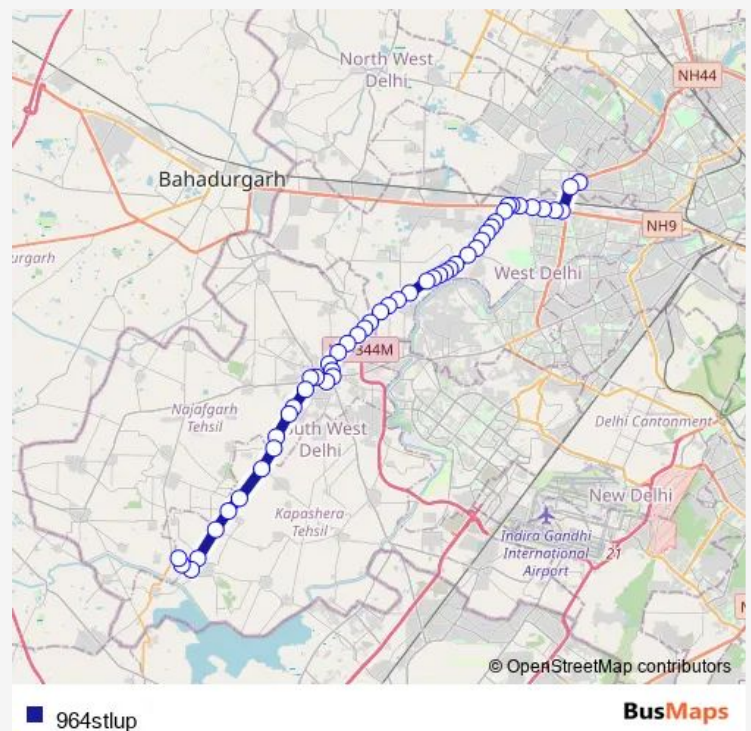

Bus 964stlup

[Go to website](#)

Direction

West Enclave / Sansad Vihar (T) — Ghuman Hera Cluster Depot 1

50 stops

[Open route schedule](#)

West Enclave / Sansad Vihar (T)

Mangol Puri B Block / Vidya Vihar

Ranhola 2

PS Ranhola

Brahmpuri Colony

Route schedule

West Enclave / Sansad Vihar (T) — Ghuman Hera Cluster Depot 1

Monday 10:16-22:02

Tuesday 10:16-22:02

Wednesday 10:16-22:02

Thursday 10:16-22:02

Friday 10:16-22:02

Saturday 10:16-22:02

Sunday 10:16-22:02

Route info

Direction: West Enclave / Sansad Vihar (T)

Stops: 50

Trip Duration: 1 hour 52 min

Kotla Vihar Phase 1

Satya Vihar / Chanchal Park

Bakkarwala Crossing

Baprola Village

Baprola School

Airforce Station (Banicamp)

Jai Vihar

Dichau Kalan Depot