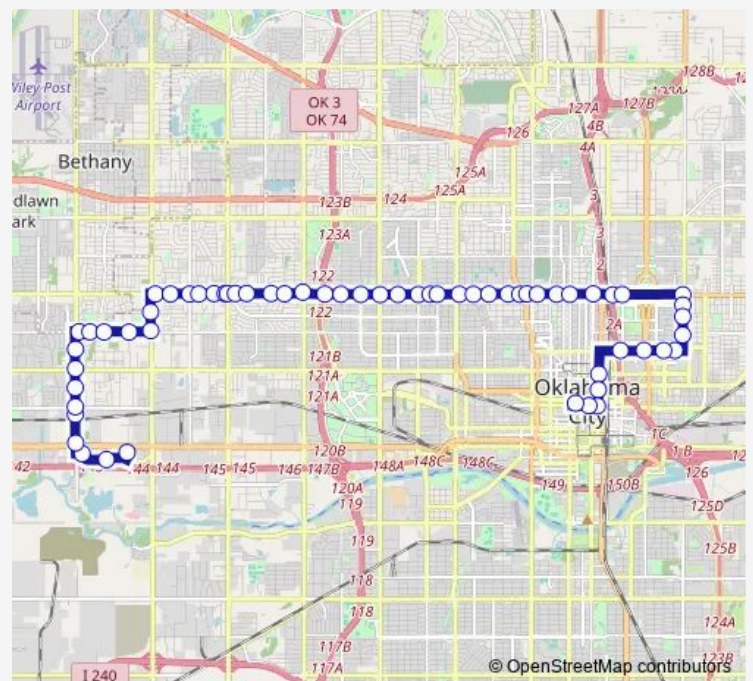

NW 23rd ST @ Sterling Ave

NW 23rd @ Minnie Ln

NW 23rd ST @ Meridian

**Route schedule**

S Greenfield Center DR @ W Reno Ave — Transit Center BAY B

Monday 19:05-23:05

Tuesday 19:05-23:05

Wednesday 19:05-23:05

Thursday 19:05-23:05

Friday 19:05-23:05

Saturday —

Sunday —

**Route info**

Direction: S Greenfield Center DR @ W Reno Ave

Stops: 60

Trip Duration: 0 hour 55 min

23n — 23 Crosstown Night

NW 23rd @ Meridian

NW 23rd ST @ N Warren Ave

NW 23rd ST @ Geraldine Ave

NW 23rd @ Tulsa

NW 23rd ST @ N Roff Ave

NW 23rd ST @ Portland

NW 23rd ST @ Grand Blvd

NW 23rd ST @ N Independence Ave

NW 23rd ST @ N Drexel Blvd

NW 23rd ST @ N MAY Ave

NW 23rd ST @ N Miller Ave

NW 23rd ST @ Villa Ave

NW 23rd ST @ Cross

NW 23rd @ Youngs

NW 23rd ST @ Pennsylvania