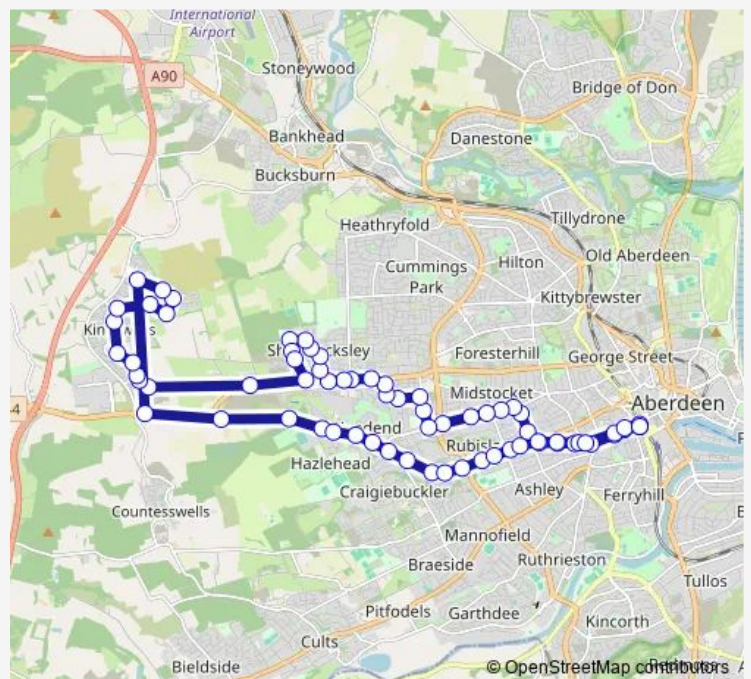

Woodstock Road

Anderson Drive

King's Cross Avenue

Balfron Place

Summerhill Road

Summerhill Drive

Eday Road

Lang Stracht

### Route schedule

Bridge Street — Bridge Street

Monday —

Tuesday —

Wednesday —

Thursday —

Friday 00:03-03:14

Saturday 00:08-03:14

### Route info

Direction: Bridge Street

Stops: 69

Trip Duration: 0 hour 56 min

23N — Heathryfold - Sheddocksley

Springhill Road

Rousay Drive

Shapinsay Square