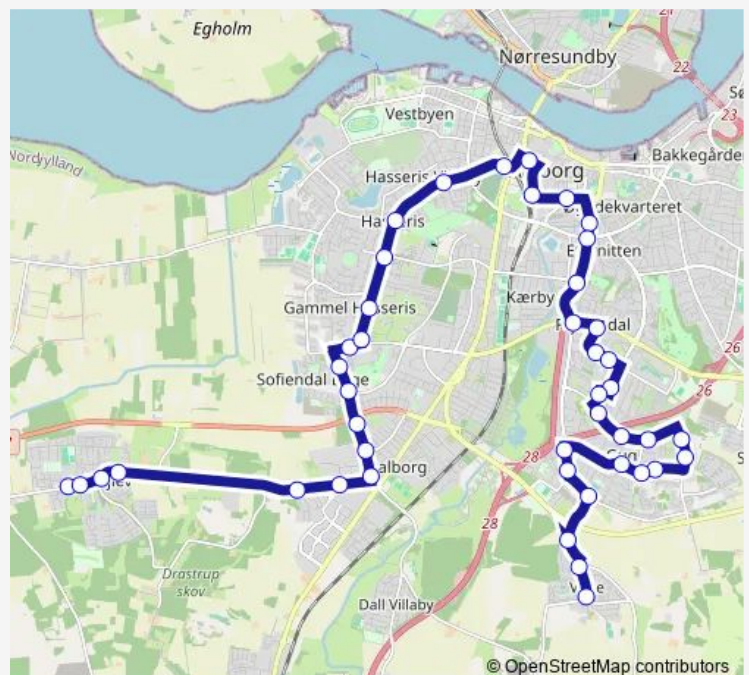

Route schedule

Frejlev vendeplads (Nibevej / Frejlev) — Visse (Vissevej / Aalborg)

Monday 23:21-00:21⁺¹

Tuesday 23:21-00:21⁺¹

Wednesday 23:21-00:21⁺¹

Thursday 23:21-00:21⁺¹

Friday 23:21-02:06⁺¹

Saturday 03:46-02:06⁺¹

Sunday 03:46-00:21⁺¹

Route info

Direction: Frejlev vendeplads (Nibevej / Frejlev)

Stops: 44

Trip Duration: 0 hour 49 min

■ 23N

BusMaps

Kærvanhus (Sønderbro / Aalborg)

Kærvanhus (Sønderbro / Aalborg)

Jyllandsgade (Aalborg Kommune)

Route schedule

Visse (Vissevej / Aalborg) — Frejlev vendeplads (Nibevej / Frejlev)

Monday 23:23-00:23⁺¹

Tuesday 23:23-00:23⁺¹

Wednesday 23:23-00:23⁺¹

Thursday 23:23-00:23⁺¹

Friday 23:23-02:48⁺¹

Saturday 23:23-02:48⁺¹

Sunday 23:23-00:23⁺¹

Route info

Direction: Visse (Vissevej / Aalborg)

Stops: 44

Trip Duration: 0 hour 52 min