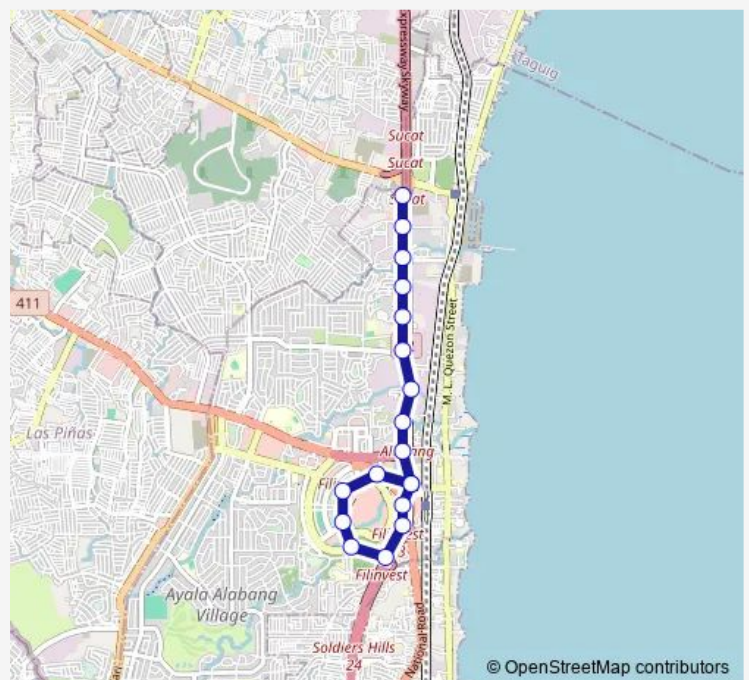

Monday	00:00
Tuesday	00:00
Wednesday	00:00
Thursday	00:00
Friday	00:00
Saturday	00:00
Sunday	00:00

Route info

Direction: South Luzon Expressway, Muntinlupa City,
 Manila

Stops: 18

Trip Duration: 0 hour 33 min