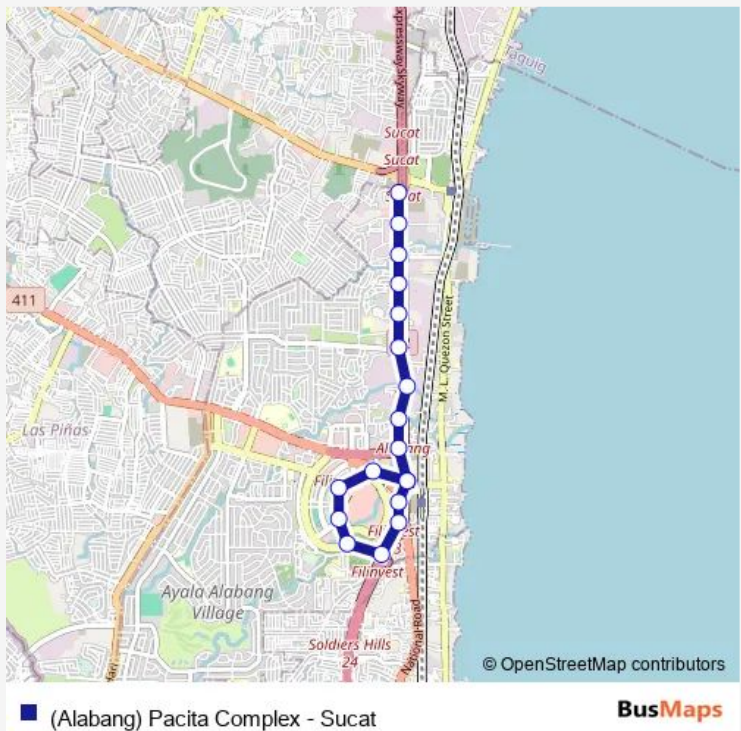

**Bus (Alabang) Pacita Complex - Sucat**

[Go to website](#)

**Direction**  
 South Luzon Expressway, Muntinlupa City, Manila —  
 South Luzon Expressway / Montillano St Intersection,  
 Muntinlupa City, Manila

**Route schedule**  
 South Luzon Expressway, Muntinlupa City, Manila —  
 South Luzon Expressway / Montillano St Intersection,  
 Muntinlupa City, Manila

Monday	00:00
Tuesday	00:00
Wednesday	00:00
Thursday	00:00
Friday	00:00
Saturday	00:00
Sunday	00:00

**Route info**

Direction: South Luzon Expressway, Muntinlupa City,  
Manila

Stops: 18

Trip Duration: 0 hour 33 min

Starmall Footbridge, Starmall Starmall Service Rd,  
Muntinlupa City, Manila

South Luzon Expressway / Montillano St Intersection,  
Muntinlupa City, Manila