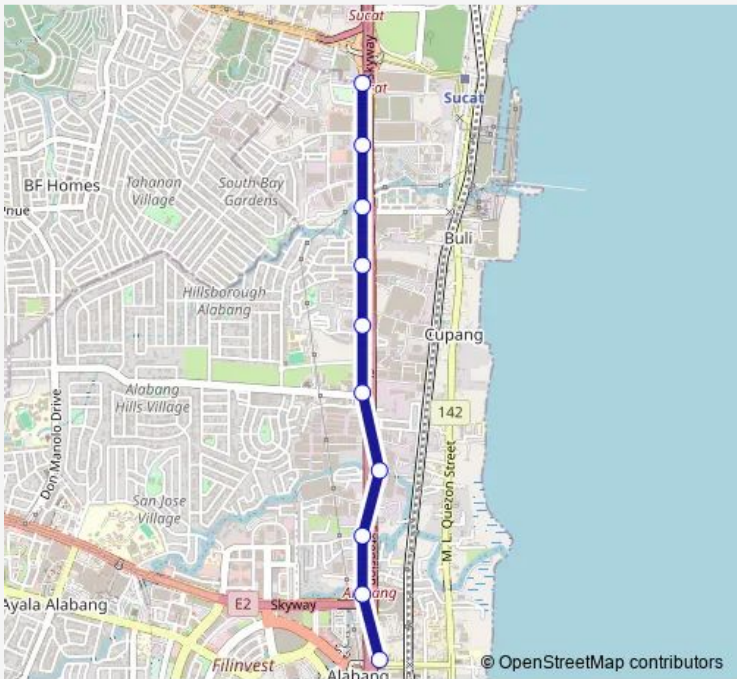

Bus (Alabang) Pacita Complex - Sucat

[Go to website](#)

Direction
 South Luzon Expressway / Montillano St Intersection, Muntinlupa City, Manila — South Luzon Expressway, Muntinlupa City, Manila

10 stops

[Open route schedule](#)

- South Luzon Expressway / Montillano St Intersection, Muntinlupa City, Manila
- Alabang-South Station Ramp, Muntinlupa City, Manila
- South Luzon Expressway, Muntinlupa City, Manila
- South Luzon Expressway, Muntinlupa City, Manila
- South Luzon Expressway / Don Jesus Blvd Intersection, Muntinlupa City, Manila
- South Luzon Expressway, Muntinlupa City, Manila
- South Luzon Expressway / E Service Rd Intersection, Muntinlupa City, Manila
- South Luzon Expressway / Concepcion St, Muntinlupa City, Manila
- South Luzon Expressway / E Service Rd Intersection, Muntinlupa City, Manila
- South Luzon Expressway, Muntinlupa City, Manila

Route schedule

South Luzon Expressway / Montillano St Intersection, Muntinlupa City, Manila — South Luzon Expressway, Muntinlupa City, Manila

Monday	00:00
Tuesday	00:00
Wednesday	00:00
Thursday	00:00
Friday	00:00
Saturday	00:00
Sunday	00:00

Route info

Direction: South Luzon Expressway / Montillano St Intersection, Muntinlupa City, Manila

Stops: 10

Trip Duration: 0 hour 18 min

Bus time schedules and route maps are available in an offline PDF at busmaps.com. Use the busmaps.com website to see live bus times, train schedule or subway schedule, and step-by-step directions for all public transit in Muntinlupa