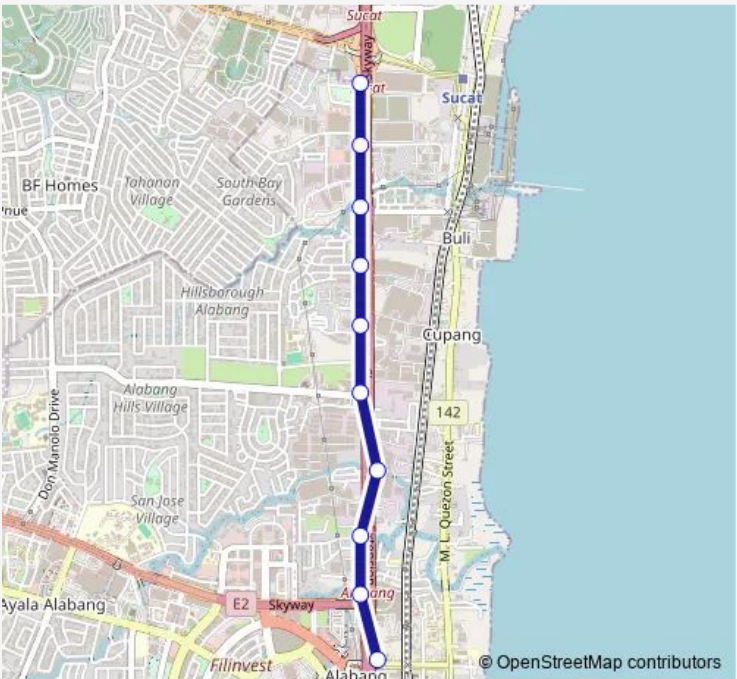

Bus (Alabang) Pacita Complex - Sucat

[Go to website](#)

Direction
 South Luzon Expressway / Montillano St Intersection, Muntinlupa City, Manila — South Luzon Expressway, Muntinlupa City, Manila

10 stops

[Open route schedule](#)

- South Luzon Expressway / Montillano St Intersection, Muntinlupa City, Manila
- Alabang-South Station Ramp, Muntinlupa City, Manila
- South Luzon Expressway, Muntinlupa City, Manila
- South Luzon Expressway, Muntinlupa City, Manila
- South Luzon Expressway / Don Jesus Blvd Intersection, Muntinlupa City, Manila
- South Luzon Expressway, Muntinlupa City, Manila
- South Luzon Expressway / E Service Rd Intersection, Muntinlupa City, Manila
- South Luzon Expressway / Concepcion St, Muntinlupa City, Manila
- South Luzon Expressway / E Service Rd Intersection, Muntinlupa City, Manila
- South Luzon Expressway, Muntinlupa City, Manila

Route schedule

South Luzon Expressway / Montillano St Intersection, Muntinlupa City, Manila — South Luzon Expressway, Muntinlupa City, Manila

Monday	00:00
Tuesday	00:00
Wednesday	00:00
Thursday	00:00
Friday	00:00
Saturday	00:00
Sunday	00:00

Route info

Direction: South Luzon Expressway / Montillano St Intersection, Muntinlupa City, Manila

Stops: 10

Trip Duration: 0 hour 18 min

Bus time schedules and route maps are available in an offline PDF at busmaps.com. Use the busmaps.com website to see live bus times, train schedule or subway schedule, and step-by-step directions for all public transit in Muntinlupa