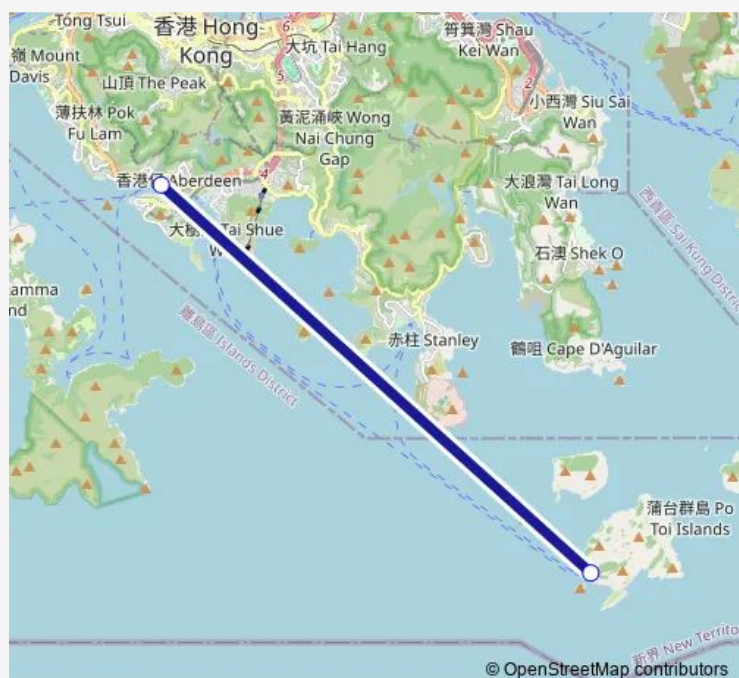

### Direction

Po Toi Island — Aberdeen|Pontoon at Aberdeen Promenade

2 stops

[Open route schedule](#)

Po Toi Island

Aberdeen|Pontoon at Aberdeen Promenade

### Route schedule

Po Toi Island — Aberdeen|Pontoon at Aberdeen Promenade

Monday	—
Tuesday	15:30
Wednesday	—
Thursday	15:30
Friday	15:30
Saturday	—
Sunday	—

### Route info

Direction: Po Toi Island

Stops: 2

Trip Duration: 0 hour 30 min

■ Aberdeen - PO TOI Island

**Direction**

Aberdeen|Pontoon at Aberdeen Promenade — Po Toi Island

2 stops