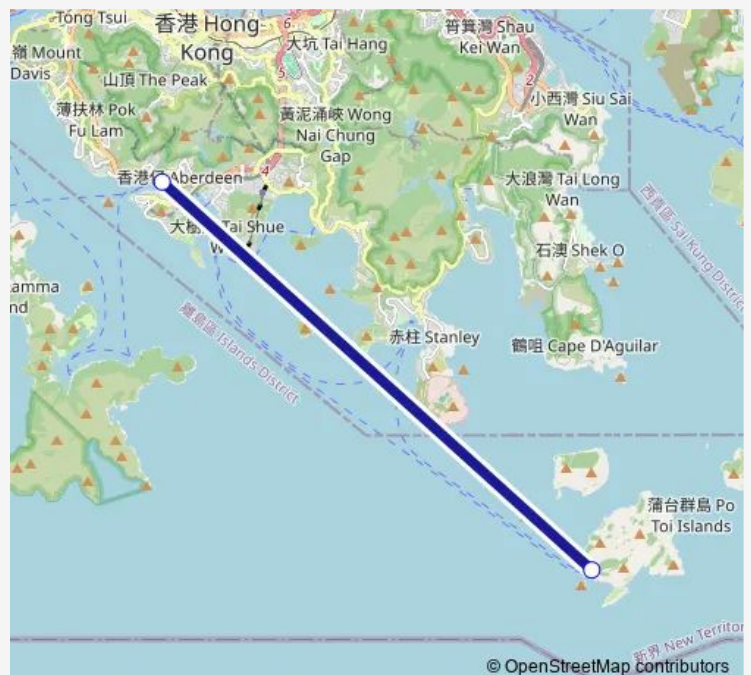

Ferry Aberdeen - PO TOI Island

[Go to website](#)

Direction

Po Toi Island — Aberdeen|Pontoon at Aberdeen Promenade

2 stops

[Open route schedule](#)

Po Toi Island

Aberdeen|Pontoon at Aberdeen Promenade

Route schedule

Po Toi Island — Aberdeen|Pontoon at Aberdeen Promenade

Monday	—
Tuesday	15:30
Wednesday	—
Thursday	15:30
Friday	15:30
Saturday	—
Sunday	—

Route info

Direction: Po Toi Island

Stops: 2

Trip Duration: 0 hour 30 min

■ Aberdeen - PO TOI Island

Direction

Aberdeen|Pontoon at Aberdeen Promenade — Po Toi Island

2 stops

[Open route schedule](#)

Aberdeen|Pontoon at Aberdeen Promenade

Po Toi Island

Route schedule

Aberdeen|Pontoon at Aberdeen Promenade — Po Toi Island

Monday	—
Tuesday	—
Wednesday	—
Thursday	—
Friday	—
Saturday	15:00
Sunday	08:15

Route info

Direction: Aberdeen|Pontoon at Aberdeen Promenade

Stops: 2

Trip Duration: 0 hour 30 min