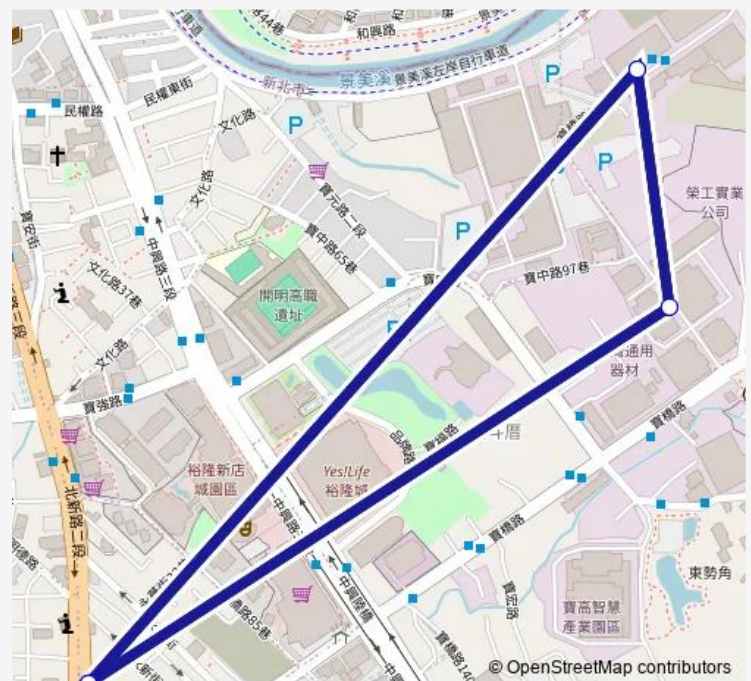

### Direction

遠東世紀 — 遠東世紀

4 stops

[Open route schedule](#)

遠東世紀

全球工業總部

捷運七張站

遠東世紀

### Route schedule

遠東世紀 — 遠東世紀

Monday 17:40-18:30

Tuesday 17:40-18:30

Wednesday 17:40-18:30

Thursday 17:40-18:30

Friday 17:40-18:30

Saturday —

### Route info

Direction: 遠東世紀

Stops: 4

Trip Duration: 5 hour 30 min

捷運七張站-全球工業區

BusMaps

### Route info

Direction: 捷運七張站

Stops: 4

Trip Duration: 15 hour 0 min

捷運七張站-全球工業區 Bus time schedules and route maps are available in an offline PDF at [busmaps.com](http://busmaps.com). Use the [busmaps.com](http://busmaps.com) website to see live bus times, train schedule or subway schedule, and step-by-step directions for all public transit in Taipei