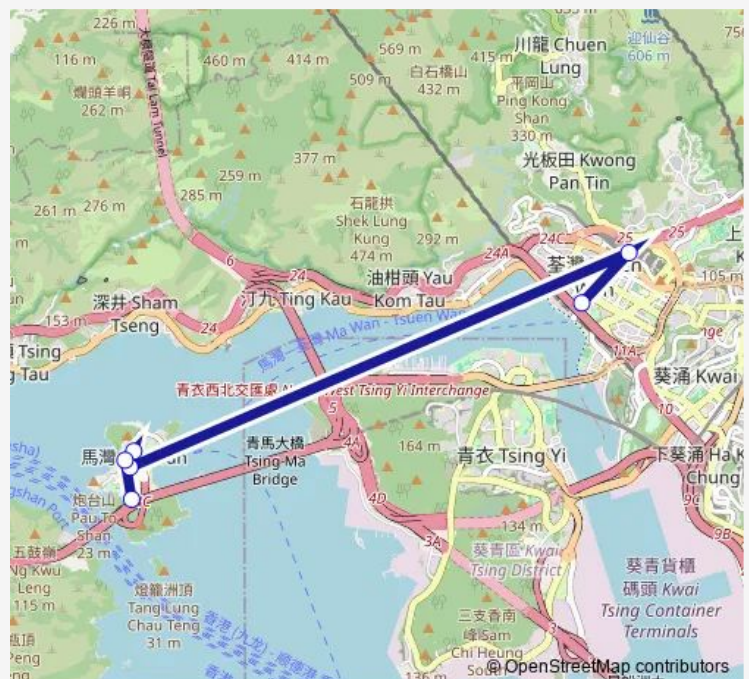

### Direction

[Pi] MTR Tsuen WAN West Station — [Pi] MA Wan

6 stops

[Open route schedule](#)

[Pi] MTR Tsuen WAN West Station

[Kmb] Tsuen WAN Station|[Lwb] Tsuen WAN Station|[Pi] MTR Tsuen WAN Station

[Pi] KEI WAI Primary School|[Pi] PAK LAM Road Opposite KEI WAI Primary School|[Pi] PAK LAM Road Opposite TO C.C.C. KEI WAI Primary School (MA WAN)|[Pi] PAK LAM Road: Layby From About 170m North OF THE Southern Junction With PAK LAI Road

### Route schedule

[Pi] MTR Tsuen WAN West Station — [Pi] MA Wan

|           |             |
|-----------|-------------|
| Monday    | 07:10-22:40 |
| Tuesday   | 07:10-22:40 |
| Wednesday | 07:10-22:40 |
| Thursday  | 07:10-22:40 |
| Friday    | 07:10-22:40 |
| Saturday  | 07:10-22:40 |
| Sunday    | 07:10-22:40 |

### Route info

Direction: [Pi] MTR Tsuen WAN West Station

Stops: 6

Trip Duration: 0 hour 23 min