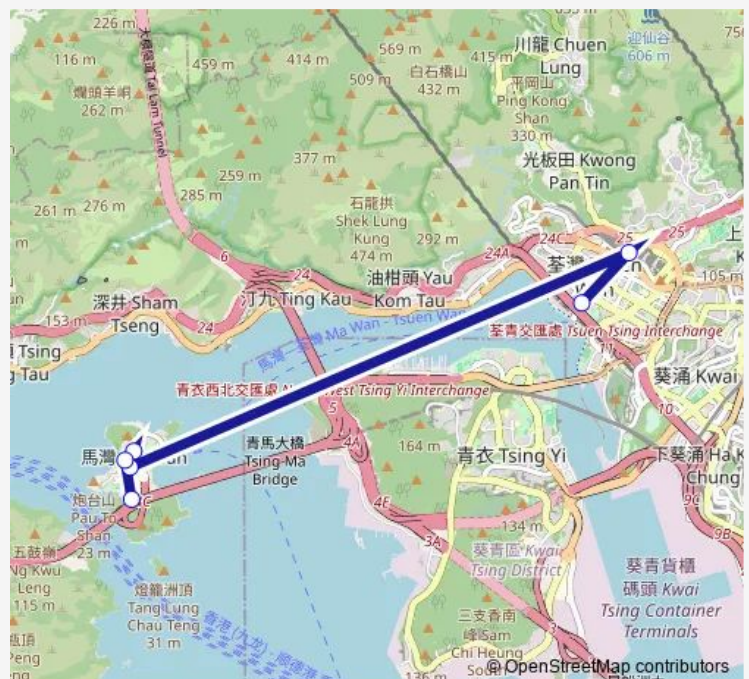

[Pi] KEI WAI Primary School|[Pi] PAK LAM Road Opposite KEI WAI Primary School|[Pi] PAK LAM Road Opposite TO C.C.C. KEI WAI Primary School (MA WAN)|[Pi] PAK LAM Road: Layby From About 170m North OF THE Southern Junction With PAK LAI Road

[Pi] PAK LAM Road Opposite Park Island Block 21|[Pi] TIN LIU NEW Village

[Pi] MA WAN Rural Committee Road (South)

[Pi] MA Wan

Route schedule

[Pi] MTR Tsuen WAN West Station — [Pi] MA Wan

Monday	07:10-22:40
Tuesday	07:10-22:40
Wednesday	07:10-22:40
Thursday	07:10-22:40
Friday	07:10-22:40
Saturday	07:10-22:40
Sunday	07:10-22:40

Route info

Direction: [Pi] MTR Tsuen WAN West Station

Stops: 6

Trip Duration: 0 hour 23 min

■ NR331S — MA WAN(PAK YAN Road) - Tsuen WAN West Station

Direction

[Pi] MA Wan — [Pi] MTR Tsuen WAN West Station

6 stops