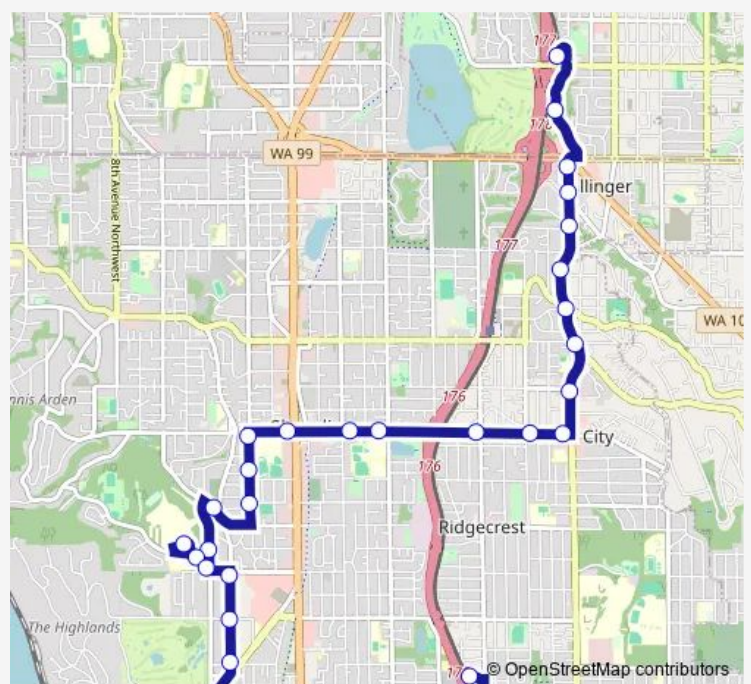

Carlyle Hall Rd N & Dayton Ave N

Greenwood Ave N & N Greenwood Dr

N Innis Arden Way & Greenwood Ave N

Route schedule

Mountlake Terrace Transit Center - Bay 1 — Shoreline South/148th Station - Bay 1

Monday 05:13-23:58

Tuesday 05:13-23:58

Wednesday —

Thursday 05:13-23:58

Friday 05:13-23:58

Saturday 05:13-23:58

Sunday 05:13-23:58

Route info

Direction: Mountlake Terrace Transit Center - Bay 1

Stops: 36

Trip Duration: 0 hour 33 min

333

Shoreline Community College

N Innis Arden Way & Greenwood Ave N

Dayton Ave N & N 160th St

Dayton Ave N & N 155th St

Dayton Ave N & N 150th St

NE 145th St & 1st Ave Ne

Shoreline South/148th Station - Bay 1

Direction

Shoreline South/148th Station - Bay 1 — Mountlake Terrace Transit Center - Bay 1

37 stops

[Open route schedule](#)

Shoreline South/148th Station - Bay 1