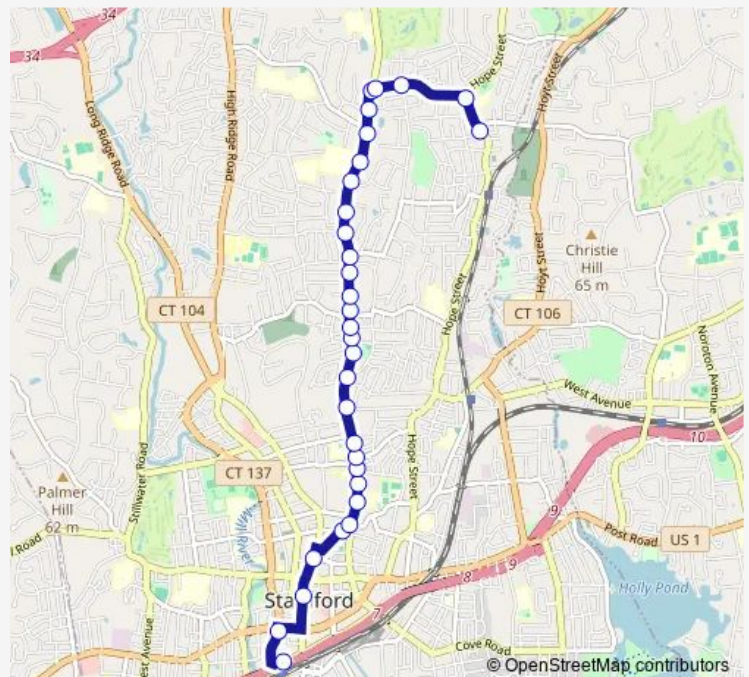

Tuesday —

Wednesday —

Thursday —

Friday —

Saturday 07:20-18:20

Sunday —

Route info

Direction: Newfield Ave @ opp Newfield Ct

Stops: 23

Trip Duration: 0 hour 14 min

333 — Newfield Ave

Summer St @ Broad St

Main St @ Atlantic St

Direction

Newfield Ave @ opp Newfield Ct — Stamford Transportation Center @ Bay D

26 stops

Friday 06:29-18:46

Saturday —

Sunday —

Route info

Direction: Newfield Ave @ opp Newfield Ct

Stops: 26

Trip Duration: 0 hour 19 min

Atlantic St @ N State St