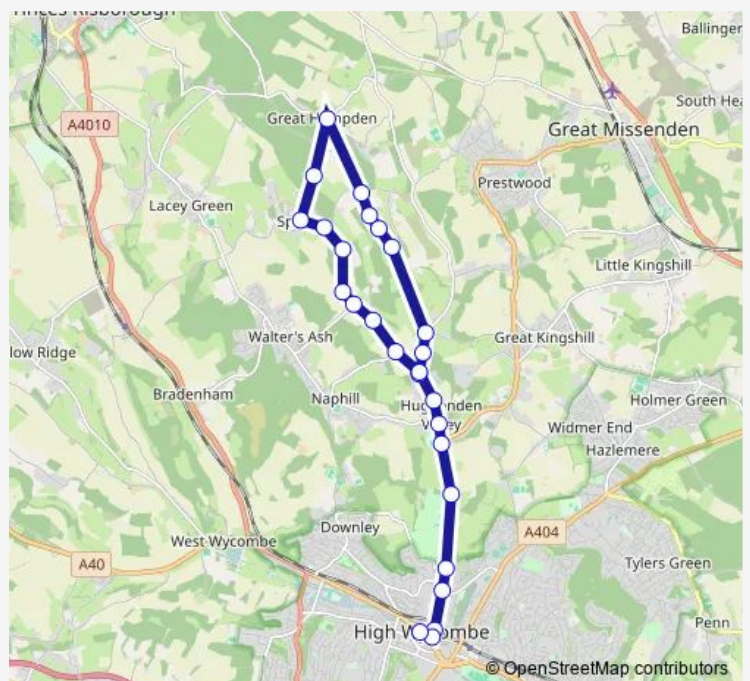

Bus 333 High Wycombe - Bryants Bottom - Gt Hampden - Speen

[Go to website](#)

Direction

The Harrow PH — High Wycombe Busstn

26 stops

[Open route schedule](#)

- The Harrow PH
- Warrendene Road
- Bramley End
- The Gate PH
- Well Cottage
- Denner Hill
- Denner Farm
- The Hampden Arms PH
- Monkton Farm
- The King William IV PH
- Spring Coppice Lane
- Bowley Wood
- Memorial Hall
- Clappins Lane
- Piggott's Hill
- Stocking Lane
- The Harrow PH
- Trees Road
- Coombe Lane
- Cryers Hill Road
- Hughenden Manor

Route schedule

The Harrow PH — High Wycombe Busstn

Monday	—
Tuesday	09:00
Wednesday	—
Thursday	—
Friday	09:00
Saturday	—
Sunday	—

Route info

Direction: The Harrow PH

Stops: 26

Trip Duration: 0 hour 31 min

■ 333 — High Wycombe - Bryants Bottom - Gt Hampden - Speen **BusMaps**

Coates Lane

The Beaconsfield Arms PH

Frogmoor

Oxford Street

High Wycombe Busstn

333 Bus time schedules and route maps are available in an offline PDF at busmaps.com. Use the busmaps.com website to see live bus times, train schedule or subway schedule, and step-by-step directions for all public transit in Aylesbury