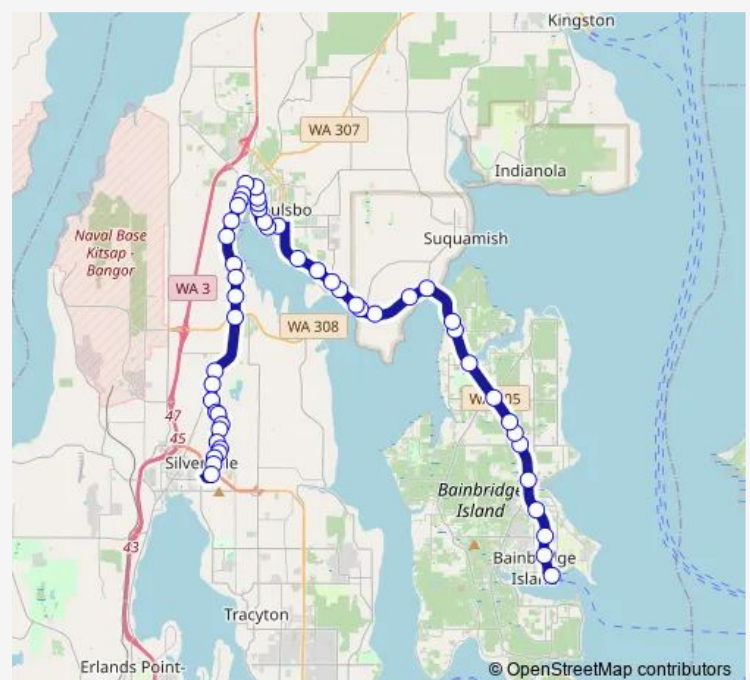

Viking Ave at Hwy 308 (Keyport Junction)

16400 Viking Ave

Viking Ave & Lark Ln

Viking Ave at Nordic Cove

Viking Ave at Sherman Hill

Viking Ave at Anderson

Viking Ave at Bovela

Viking Ave at Liberty

### Route schedule

Silverdale Transit Center (Stc) — Bainbridge Island Ferry Terminal

Monday 04:22-06:51

Tuesday 04:22-06:51

Wednesday 04:22-06:51

Thursday 04:22-06:51

Friday 04:22-06:51

Saturday —

### Route info

Direction: Silverdale Transit Center (Stc)

Stops: 48

Trip Duration: 0 hour 43 min

333 — Silverdale/Bainbridge

Poulsbo Junction Park & Ride (Viking & Lindvig)

Front at Torval Canyon

Front at Jensen St (Liberty View Apts)

Hwy 305 at Manitou Beach

Hwy 305 at Koura

Hwy 305 at Morgan (Berry Farm)

Hwy 305 at Lovgreen

Hwy 305 at Day Rd

Hwy 305 at Hidden Cove

Hwy 305 at West Port Madison

Hwy 305 at Agatewood