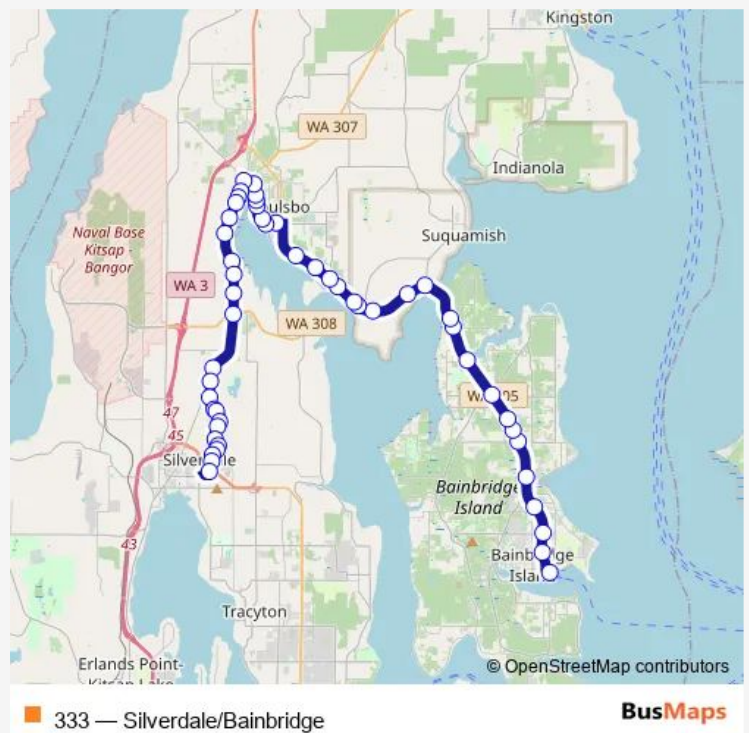

Ridgetop at Gallery

Silverdale Way at Bennington Dr

Viking Ave at Hwy 308 (Keyport Junction)

16400 Viking Ave

Viking Ave & Lark Ln

Viking Ave at Nordic Cove

Viking Ave at Sherman Hill

Viking Ave at Anderson

Viking Ave at Bovela

Viking Ave at Liberty

Viking Ave at Edvard

Route schedule

Silverdale Transit Center (Stc) — Bainbridge Island Ferry Terminal

Monday	04:22-06:42
Tuesday	04:22-06:42
Wednesday	04:22-06:42
Thursday	04:22-06:42
Friday	04:22-06:42
Saturday	—
Sunday	—

Route info

Direction: Silverdale Transit Center (Stc)

Stops: 48

Trip Duration: 0 hour 43 min

Poulsbo Junction Park & Ride (Viking & Lindvig)

Front at Torval Canyon

Front at Jensen St (Liberty View Apts)

Front at Asgard Apts

Hwy 305 at Koura

Hwy 305 at Morgan (Berry Farm)

Hwy 305 at Lovgreen

Hwy 305 at Day Rd

Hwy 305 at Hidden Cove

Hwy 305 at West Port Madison

Hwy 305 at Agatewood

Hwy 305 at Suquamish Way (Clearwater P&R)