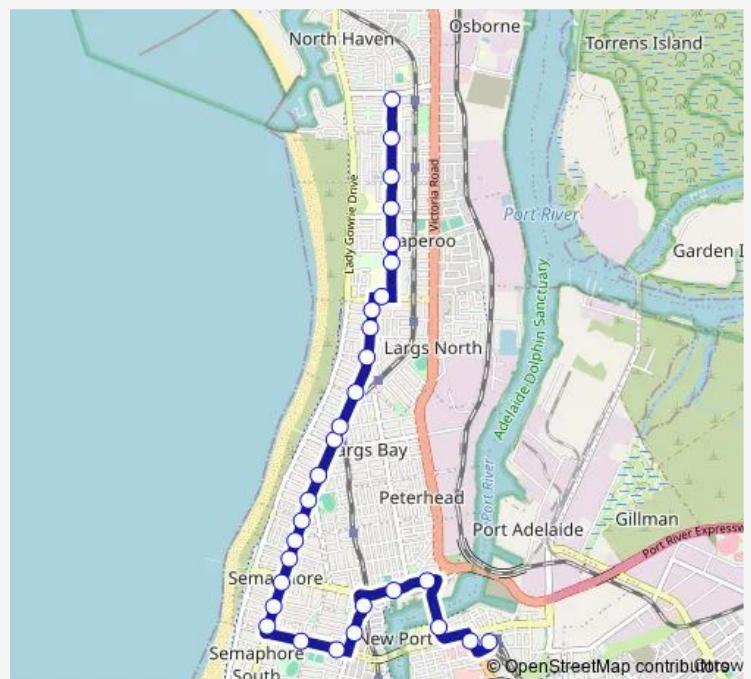

Stop 45D Military Rd - South East side

Stop 45C Military Rd - South East side

Stop 45B Military Rd - East side

Stop 45A Military Rd - East side

Stop 44 Military Rd - East side

Stop 43B Military Rd - East side

Stop 43A Military Rd - East side

Route schedule

Stop 59 Military Rd - East side — Zone B Port Dock Interchange

Monday	08:22-14:59
Tuesday	08:22-14:59
Wednesday	08:22-14:59
Thursday	08:22-14:59
Friday	08:22-14:59
Saturday	—
Sunday	—

Route info

Direction: Stop 59 Military Rd - East side

Stops: 30

Trip Duration: 0 hour 29 min

333 — North Haven to Port Adelaide Interchange

Stop 42D Hart St - North side

Stop 42C Hart St - North side

Stop 42A Carlisle St - West side

Zone B Glanville Station

Stop 41C Semaphore Rd - North side

Stop 42D Semaphore Rd - North side

Stop 41 St Vincent St - North side

Stop 40 Commercial Rd - East side

Zone B Port Dock Interchange

Direction

Zone A Port Dock Interchange — Stop 59 Military Rd - West side