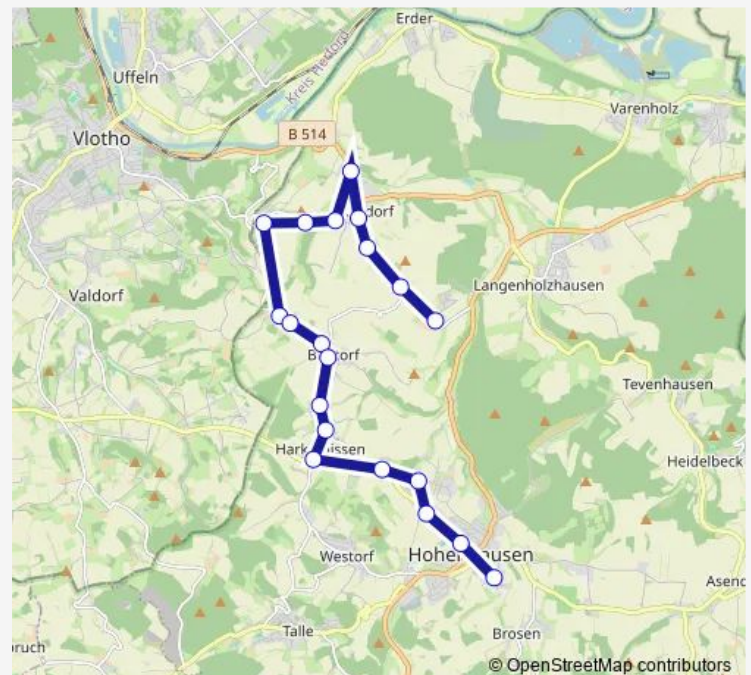

### Route schedule

Kt-Hohenhausen, Kirche — Kt-Langenholzhsn, Mitte

Monday 13:50

Tuesday 13:50

Wednesday 13:50

Thursday 13:50

Friday 13:50

Saturday —

### Route info

Direction: Kt-Hohenhausen, Kirche

Stops: 17

Trip Duration: 0 hour 18 min

## Route info

Direction: Kt-Hohenhausen, Schulzentrum

Stops: 18

Trip Duration: 0 hour 23 min