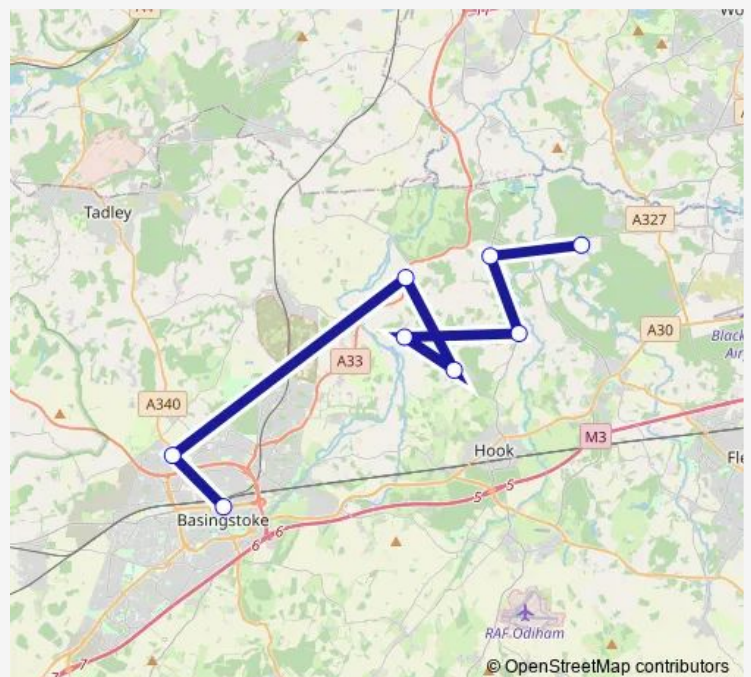

Bus 333 Hartley Wespall Taxishare - North Hants Hospital - Basingstoke

[Go to website](#)

Direction

Bramshill DRT — Bus Station

8 stops

[Open route schedule](#)

Bramshill DRT

Heckfield DRT

Mattingley DRT

Hartley Wespall Flexi zone

Rotherwick DRT

Stratfield Turgis flexi zone

North Hampshire Hospital

Bus Station

Route schedule

Bramshill DRT — Bus Station

Monday	—
Tuesday	—
Wednesday	09:30
Thursday	—
Friday	—
Saturday	—
Sunday	—

Route info

Direction: Bramshill DRT

Stops: 8

Trip Duration: 0 hour 50 min

Direction

Bus Station — Bramshill DRT

8 stops

Bramshill DRT

Route schedule

Bus Station — Bramshill DRT

Monday	—
Tuesday	—
Wednesday	12:00
Thursday	—
Friday	—
Saturday	—
Sunday	—

Route info

Direction: Bus Station

Stops: 8

Trip Duration: 0 hour 50 min