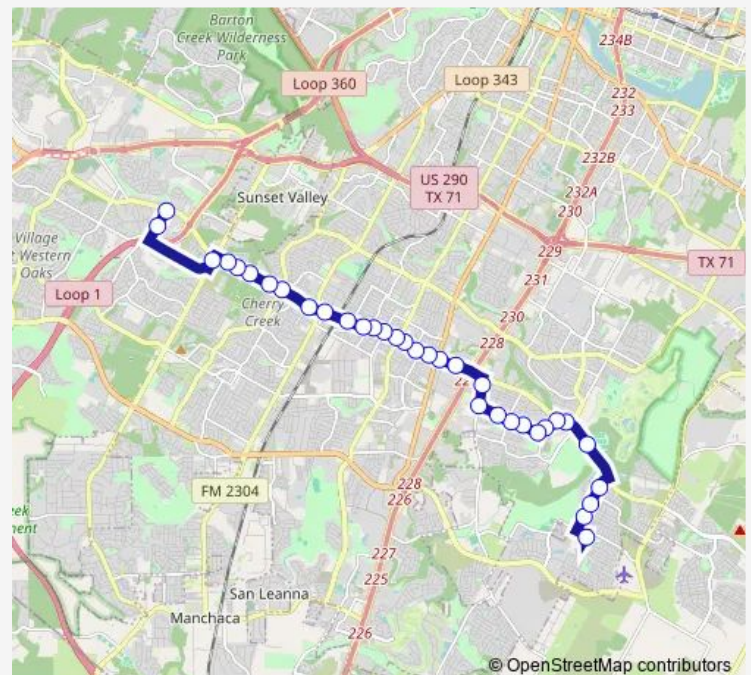

Wednesday 04:56-22:39

Thursday 04:56-22:39

Friday 04:56-22:39

Saturday 05:53-20:53

Sunday 05:53-20:53

Route info

Direction: Oak Hill Plaza

Stops: 53

Trip Duration: 0 hour 55 min

333 — 333-William Cannon

William Cannon/Deaton Hill

2701 William Cannon/West Gate

William Cannon/Whispering Oaks

1945 William Cannon/Menchaca

1401 William Cannon/Woodhue

1107 William Cannon/Mount Carrell