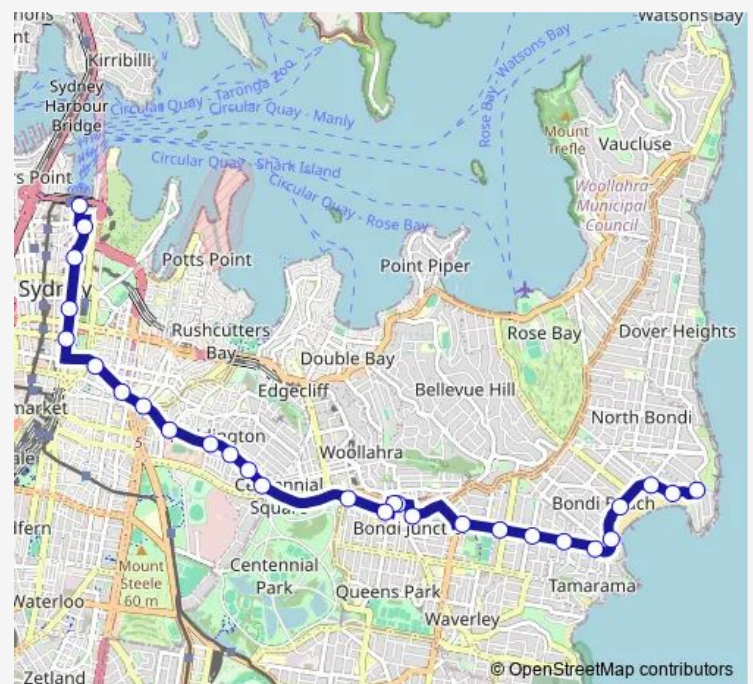

### Route info

Direction: Circular Quay, Alfred St, Stand B

Stops: 26

Trip Duration: 0 hour 48 min

333 — City Circular Quay to North Bondi via Bondi Junction

Campbell Pde Opp South Bondi Beach

Bondi Beach, Campbell Pde, Stand C

## Route info

Direction: North Bondi Shops, Campbell Pde, Stand A

Stops: 28

Trip Duration: 0 hour 48 min

St James Station, Elizabeth St, Stand C

Martin Place Station, Elizabeth St, Stand C

Museum Of Sydney, Phillip St