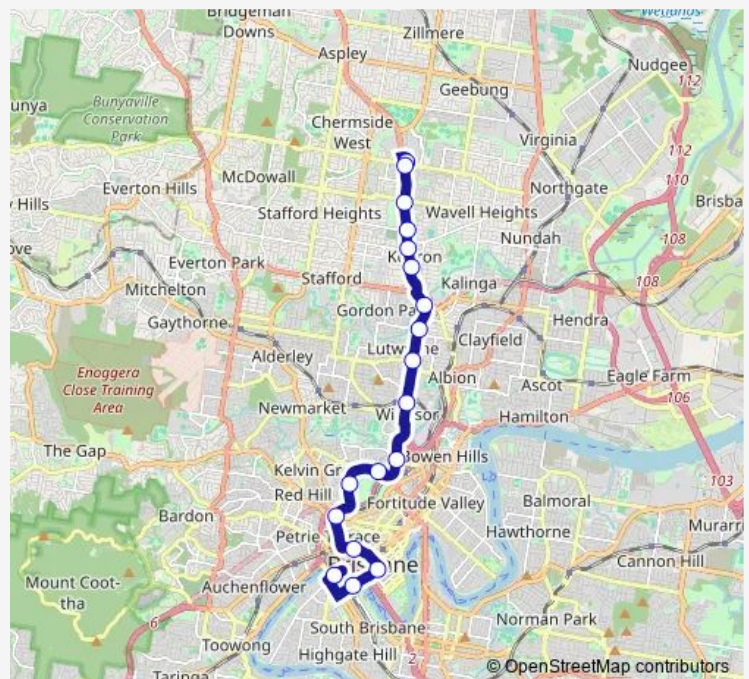

Bus 333 Chermside - City

[Go to website](#)

Direction

Woolloongabba station, platform 1 — Chermside interchange

19 stops

[Open route schedule](#)

- Woolloongabba station, platform 1
- Mater Hill station, platform 1
- South Bank busway station, platform 1
- Cultural Centre station, platform 1
- King George Square, 1c
- Roma Street busway, platform 1
- Normanby station, platform 2
- QUT Kelvin Grove station, platform 2
- Herston station, platform 2
- RBWH station, platform 2
- Lutwyche Rd at Windsor Rail, stop 13
- Truro Street, platform 2
- Lutwyche station, platform 2
- Kedron Brook station, platform 2
- Gympie Rd at Cremorne Rd
- Gympie Rd at Strathmore Street
- Gympie Rd at Kitchener Road
- Gympie Rd at Rode Road
- Chermside interchange

Route schedule

Woolloongabba station, platform 1 — Chermside interchange

Monday	19:55-01:30 ⁺¹
Tuesday	19:55-01:30 ⁺¹
Wednesday	19:55-01:30 ⁺¹
Thursday	19:55-01:30 ⁺¹
Friday	19:55-01:30 ⁺¹
Saturday	—
Sunday	—

Route info

Direction: Woolloongabba station, platform 1

Stops: 19

Trip Duration: 0 hour 37 min

333 — Chermside - City

Direction

Cultural — Chermside interchange

17 stops

Friday 05:38-23:38

Saturday 06:30-23:15

Sunday 06:30-23:15

Route info

Direction: Cultural

Stops: 17

Trip Duration: 0 hour 34 min

Direction