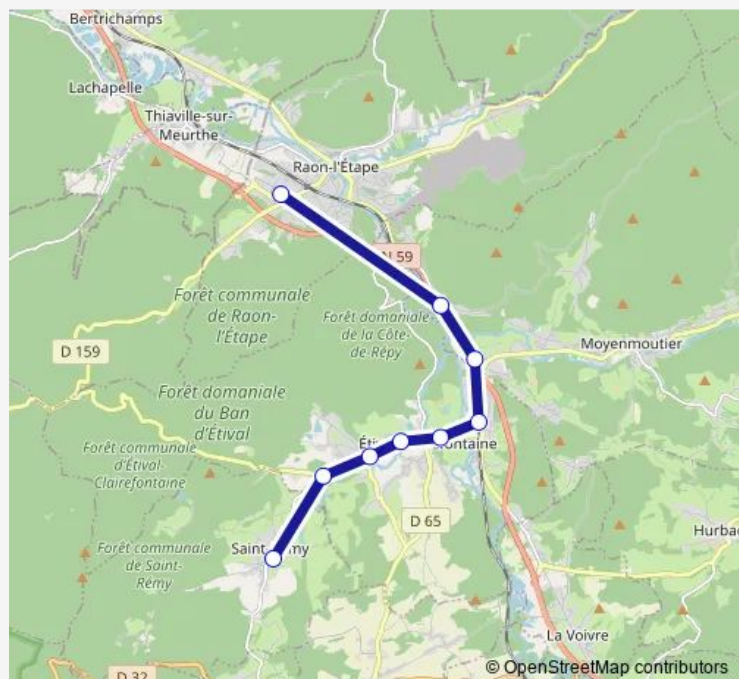

### Direction

Raon L'Etape College — Saint Remy Cimetiere

9 stops

[Open route schedule](#)

Raon L'Etape College

Moyenmoutier Saint Blaise Ecole

Moyenmoutier Aldi

Etival Clairefontaine Gare Sncf

Etival Clairefontaine Abbaye

Etival Clairefontaine Pompiers

Etival Clairefontaine Pajailles

Etival Clairefontaine Sainte Odile

Saint Remy Cimetiere

### Route schedule

Raon L'Etape College — Saint Remy Cimetiere

Monday 15:40-16:30

Tuesday 15:40-16:30

Wednesday —

Thursday 15:40-16:30

Friday 15:40-16:30

Saturday —

### Route info

Direction: Raon L'Etape College

Stops: 9

Trip Duration: 0 hour 26 min