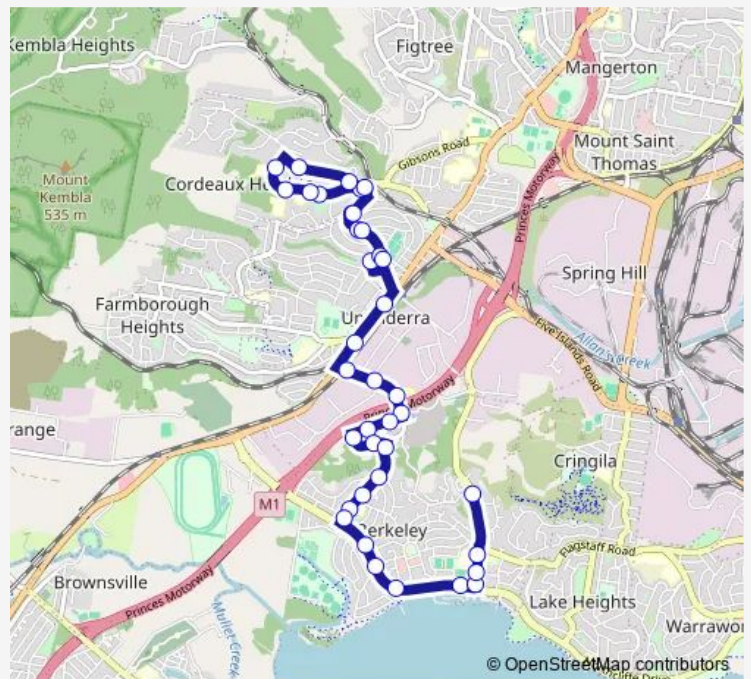

Route schedule

Hargraves St Opp St Pius X Primary School — Berkeley Rd Opp Semaphore Rd

Monday	15:35
Tuesday	15:35
Wednesday	15:35
Thursday	15:35
Friday	15:35
Saturday	—
Sunday	—

Route info

Direction: Hargraves St Opp St Pius X Primary School

Stops: 38

Trip Duration: 0 hour 32 min

S121 — St Pius X PS to Berkeley East Ps

Warwick St After Hunt Pl

Warwick St At Newcombe St

Hopman Cres After Warwick St

Hopman Cres At Newcombe St

Nolan St Opp Hopman Cres

## Route schedule

Berkeley Rd Opp Semaphore Rd — Derribong Dr Before Odenpa Rd

Monday 08:20

Tuesday 08:20

Wednesday 08:20

Thursday 08:20

Friday 08:20

Saturday —

## Route info

Direction: Berkeley Rd Opp Semaphore Rd

Stops: 27

Trip Duration: 0 hour 21 min

Unanderra Public School, Derribong Dr

Derribong Dr After Patanga Pl

Derribong Dr Before Odenpa Rd

S121 School Bus time schedules and route maps are available in an offline PDF at [busmaps.com](https://busmaps.com). Use the [busmaps.com](https://busmaps.com) website to see live bus times, train schedule or subway schedule, and step-by-step directions for all public transit in Wollongong