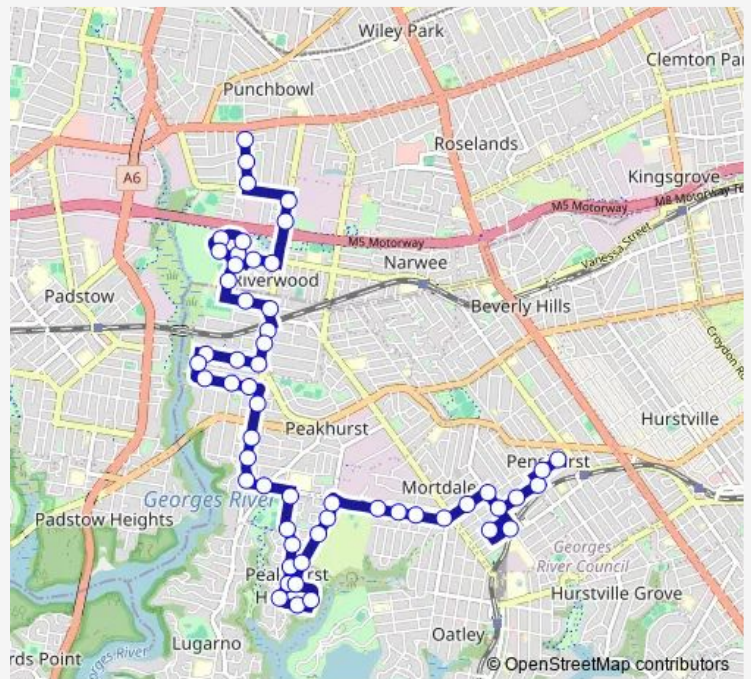

# School Bus S121 Cullens Rd and Canterbury Rd to Penshurst Girls Hs

[Go to website](#)

**Direction**

Cullens Rd After Belair St — Penshurst Girls High School, Austral St

55 stops

[Open route schedule](#)

- Cullens Rd After Belair St
- Cullens Rd Opp Joyce St
- Cullens Rd At Kensington St
- Belmore Rd Opp Wiggs Rd
- Rotary Park, Belmore Rd
- Washington Av At Virginia Pl
- Washington Av Opp New Hampshire St
- Roosevelt Av At Michigan Rd
- Kentucky Rd At Roosevelt Av
- Kentucky Rd At Michigan Rd
- Kentucky Rd Opp Idaho Pl
- Kentucky Rd At Union St
- Union St Opp Riverwood Public School
- Coleridge St After Hunter St
- Belmore Rd At Coleridge St
- Belmore Rd Opp Riverwood Station
- Belmore Rd After Cairns St
- Shenstone Rd At Belmore Rd
- Shenstone Rd Before Turner St
- Shenstone Rd Before Salt Pan Rd

**Route schedule**

Cullens Rd After Belair St — Penshurst Girls High School, Austral St

|           |       |
|-----------|-------|
| Monday    | 07:41 |
| Tuesday   | 07:41 |
| Wednesday | 07:41 |
| Thursday  | 07:41 |
| Friday    | 07:41 |
| Saturday  | —     |
| Sunday    | —     |

**Route info**

Direction: Cullens Rd After Belair St

Stops: 55

Trip Duration: 0 hour 46 min

Salt Pan Rd At Amy Rd

Clarendon Rd Opp Elwin St

Clarendon Rd Opp Johnstone St

Clarendon Rd Opp Ogilvy St

Lorraine St At Orana Cres

Lorraine St Before Roberts Av

Mortdale Plaza, Roberts Av

Roberts Av Opp Beatty Reserve

Roberts Av At Kendall St

Roberts Av Before Gungah Bay Rd

Universal St At The Strand

Morts Rd At St Catherine St