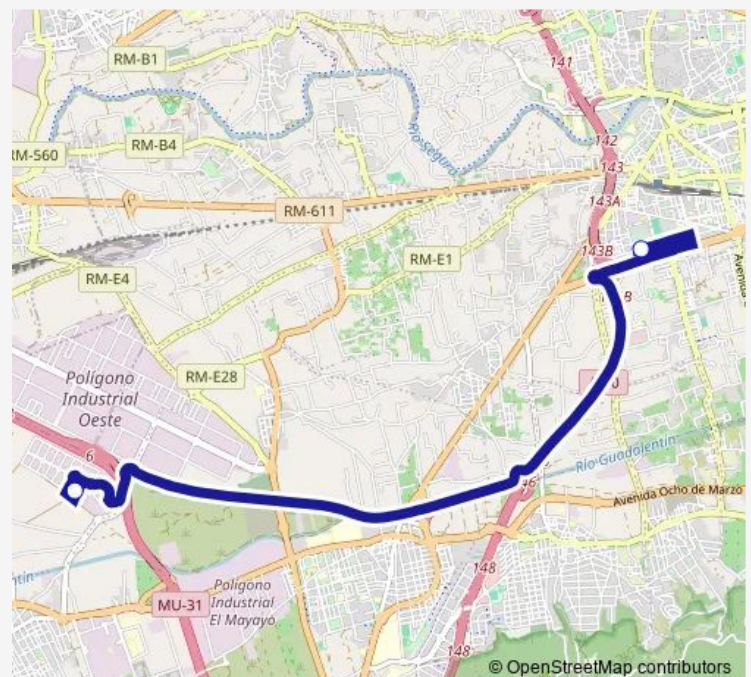

Bus R80 Rayo 80 (Cocheras - Cabecera)[Go to website](#)**Direction**

Paseo Florencia I — Transportes de Murcia

2 stops

[Open route schedule](#)

Paseo Florencia I

Transportes de Murcia

Route schedule

Paseo Florencia I — Transportes de Murcia

Monday	09:30-22:50
Tuesday	09:30-22:50
Wednesday	09:30-22:50
Thursday	09:30-22:50
Friday	09:30-22:50
Saturday	22:05-22:45
Sunday	20:55-22:15

Route info

Direction: Paseo Florencia I

Stops: 2

Trip Duration: 0 hour 20 min

**R80 — Rayo 80 (Cocheras - Cabecera)****BusMaps**

Direction

Transportes de Murcia — Paseo Florencia I

2 stops

[Open route schedule](#)

Transportes de Murcia

Paseo Florencia I

Route schedule

Stops: 2

Trip Duration: 0 hour 20 min

R80 Bus time schedules and route maps are available in an offline PDF at busmaps.com. Use the busmaps.com website to see live bus times, train schedule or subway schedule, and step-by-step directions for all public transit in Murcia