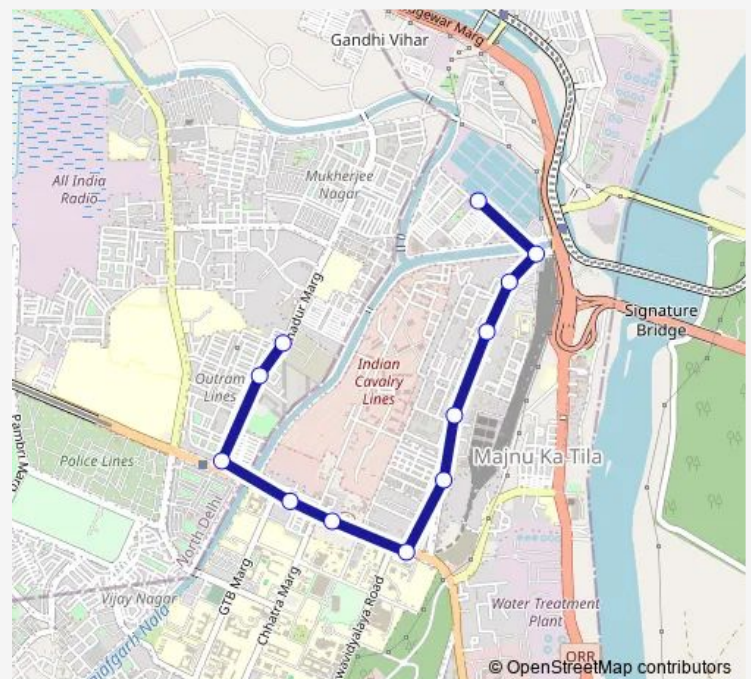

Friday 20:46-23:02

Saturday 20:46-23:02

Sunday 20:46-23:02

Route info

Direction: Nehru Vihar

Stops: 12

Trip Duration: 0 hour 17 min

108stldown